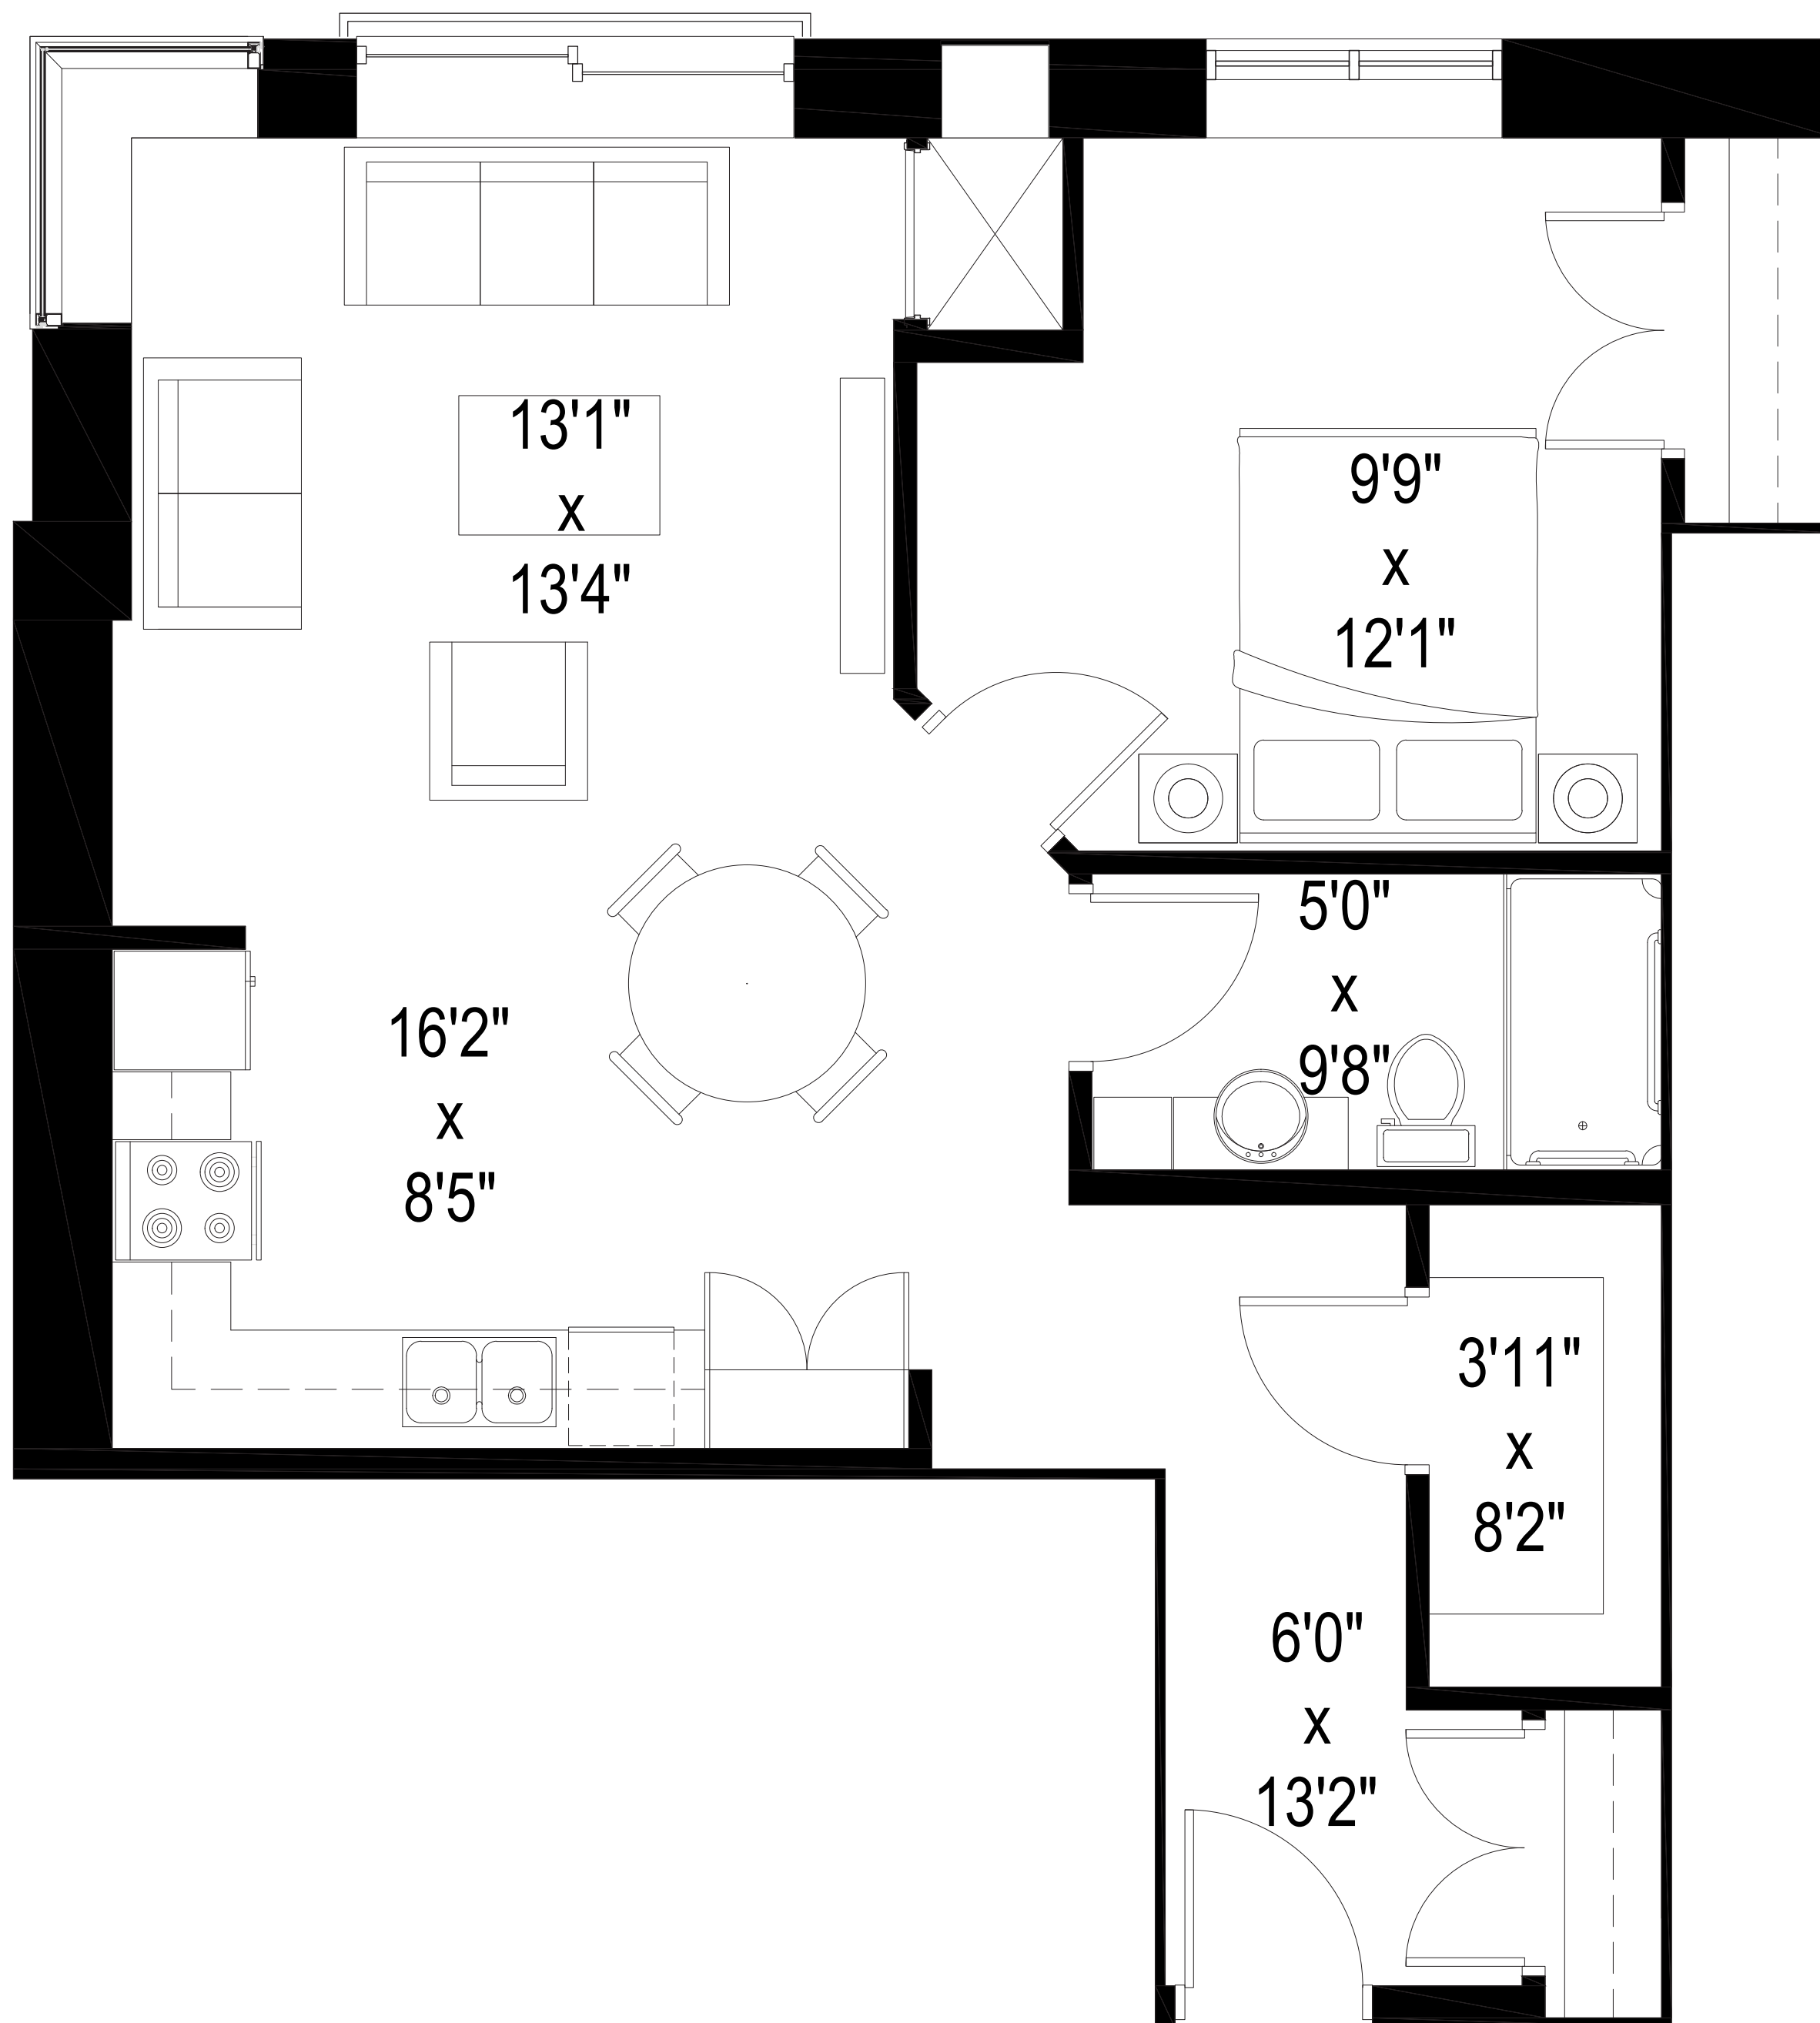

# RESIDENCES OF VILLA POLONIA

**Suite 1C • 646 sqft**

30 Polonia Ave - 2 Suites • 40 Polonia Ave - 0 Suites

Drawing for marketing purposes only. Actual dimensions may vary slightly

# RESIDENCES OF VILLA POLONIA

**Suite 1D • 689 sqft**

30 Polonia Ave - 0 Suites • 40 Polonia Ave - 6 Suites

Drawing for marketing purposes only. Actual dimensions may vary slightly

# RESIDENCES OF VILLA POLONIA

**Suite 1E • 678 sqft**

30 Polonia Ave - 0 Suites • 40 Polonia Ave - 6 Suites

Drawing for marketing purposes only. Actual dimensions may vary slightly

# RESIDENCES OF VILLA POLONIA

**Suite 1F • 549 sqft**

30 Polonia Ave - 0 Suites • 40 Polonia Ave - 1 Suites

Drawing for marketing purposes only. Actual dimensions may vary slightly