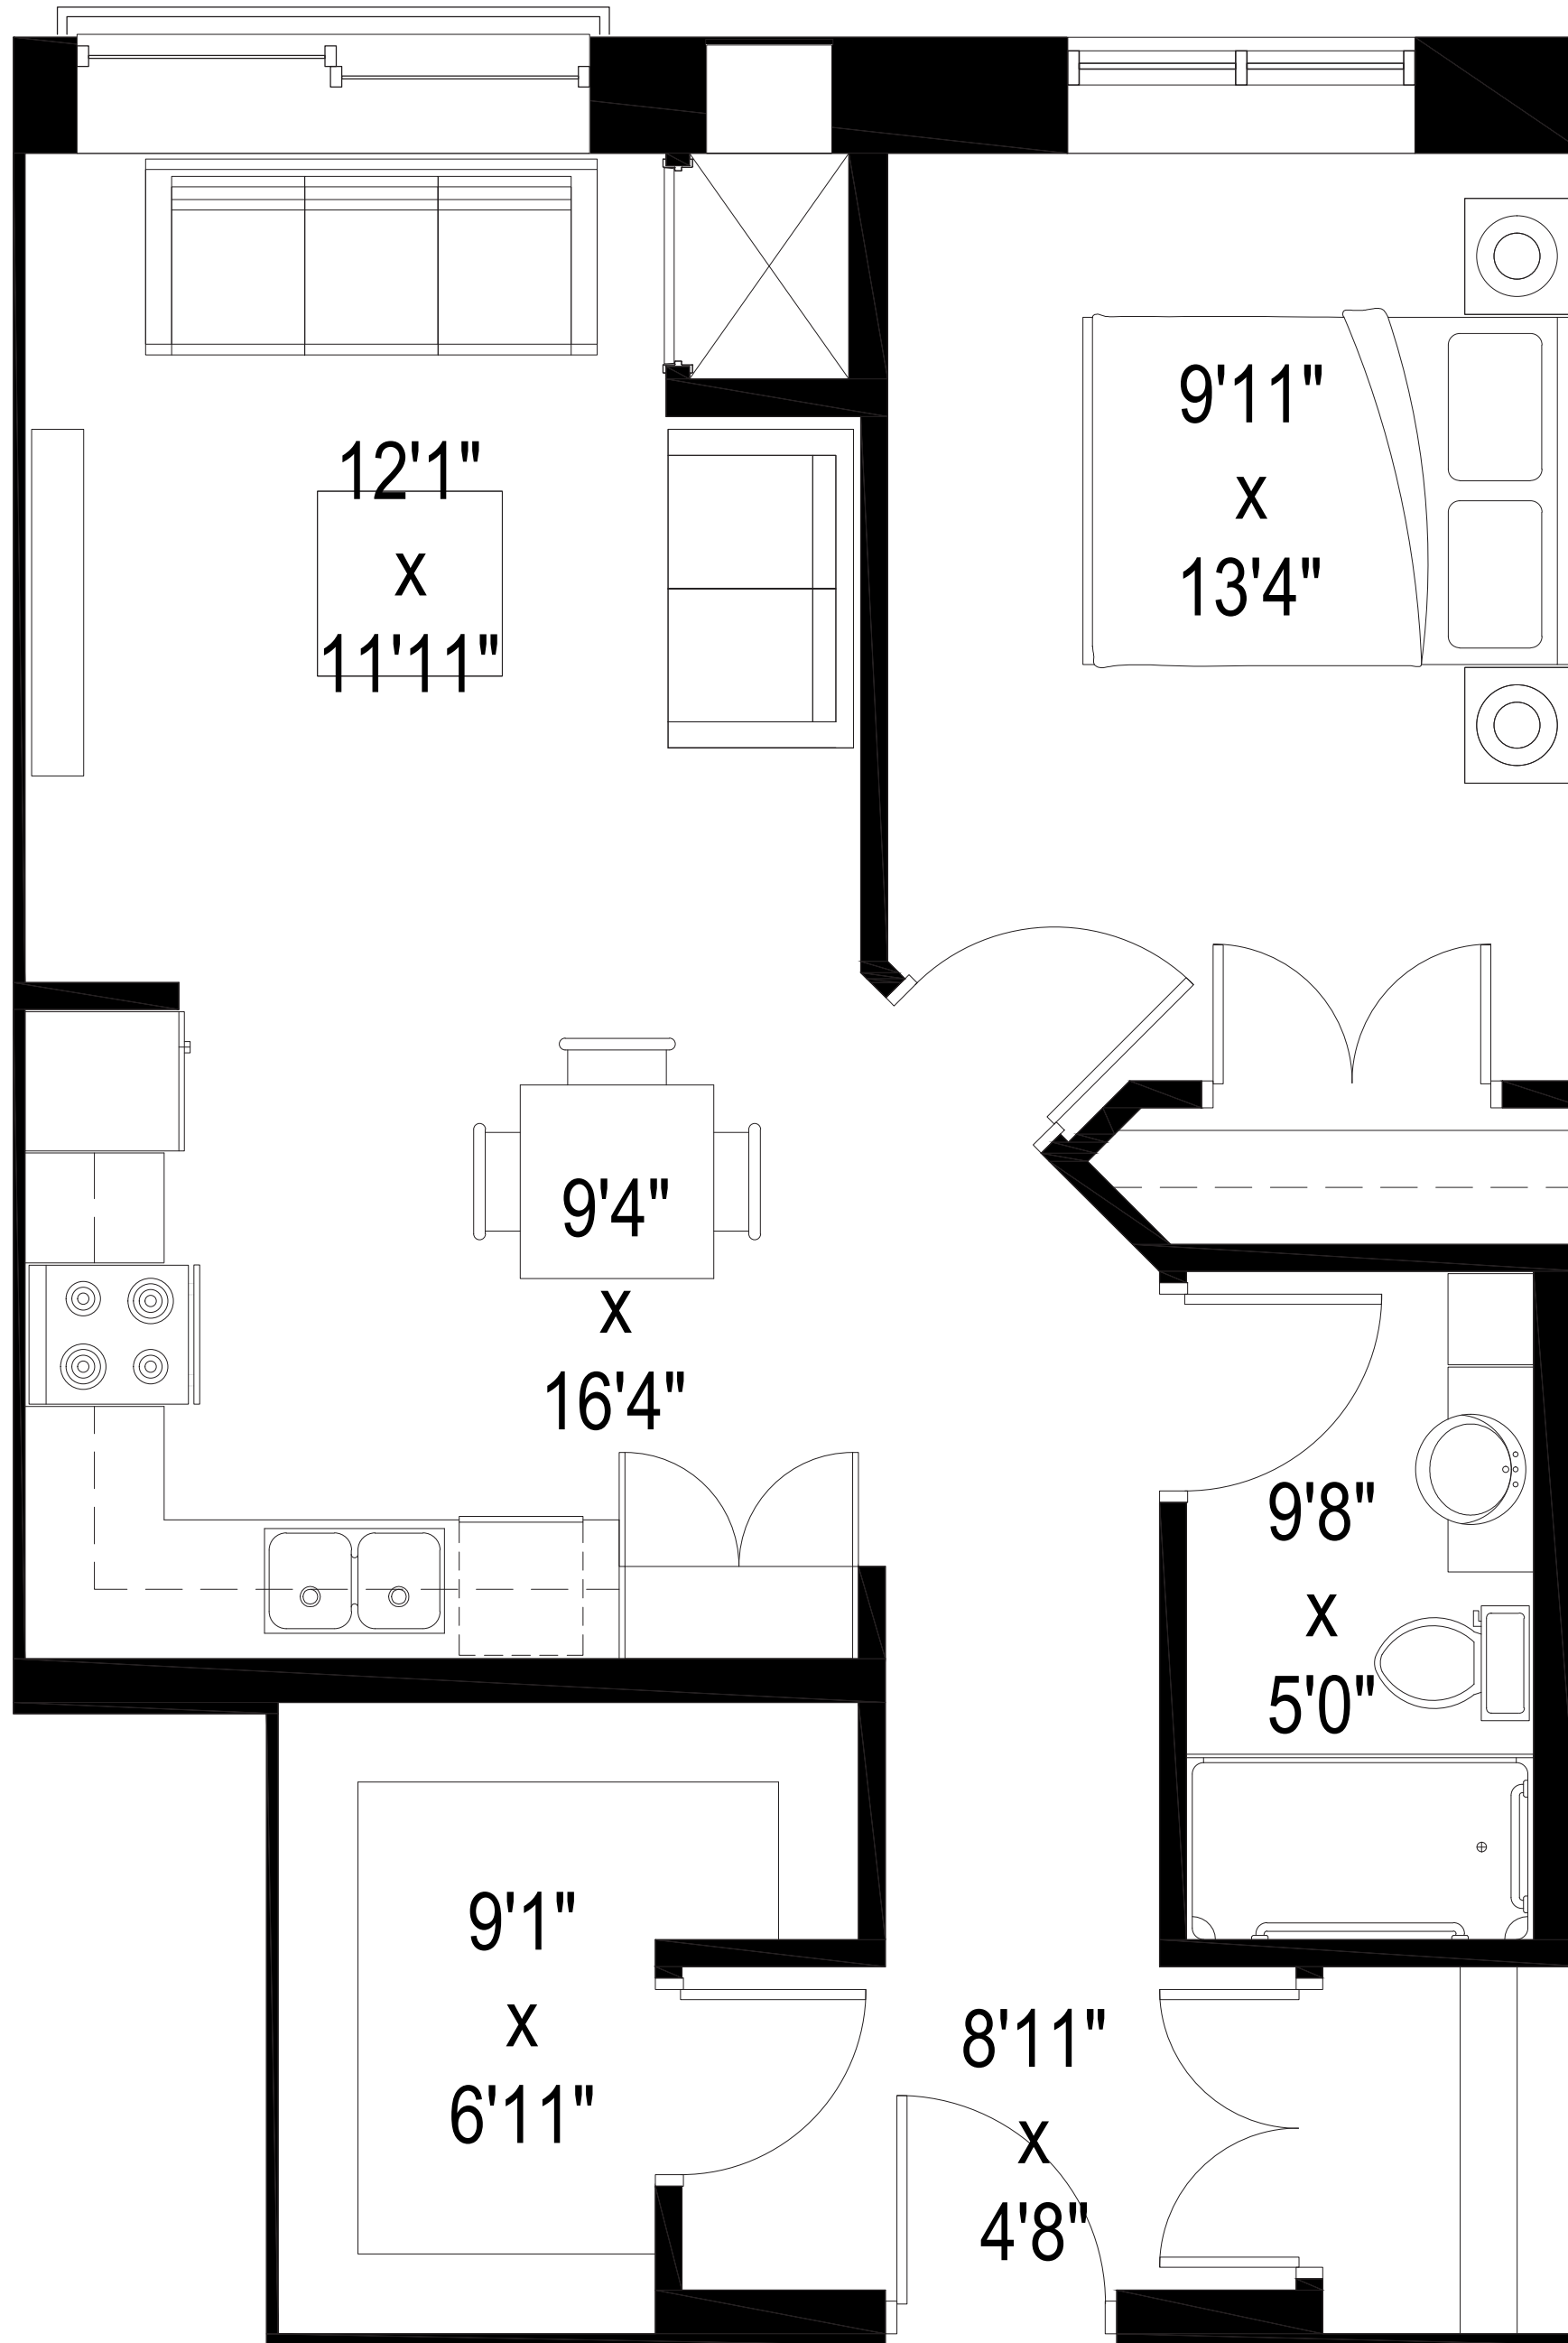

# RESIDENCES OF VILLA POLONIA

**Suite 1 Univ • 700 sqft**

30 Polonia Ave - 2 Suites • 40 Polonia Ave - 0 Suites

Drawing for marketing purposes only. Actual dimensions may vary slightly

## Suite 1 A • 700 sqft

30 Polonia Ave - 38 Suites • 40 Polonia Ave - 24 Suites

Drawing for marketing purposes only. Actual dimensions may vary slightly

## Suite 1B • 667 sqft

30 Polonia Ave - 8 Suites • 40 Polonia Ave - 8 Suites

Drawing for marketing purposes only. Actual dimensions may vary slightly

# RESIDENCES OF VILLA POLONIA

**Suite 1D • 689 sqft**

30 Polonia Ave - 0 Suites • 40 Polonia Ave - 6 Suites

Drawing for marketing purposes only. Actual dimensions may vary slightly