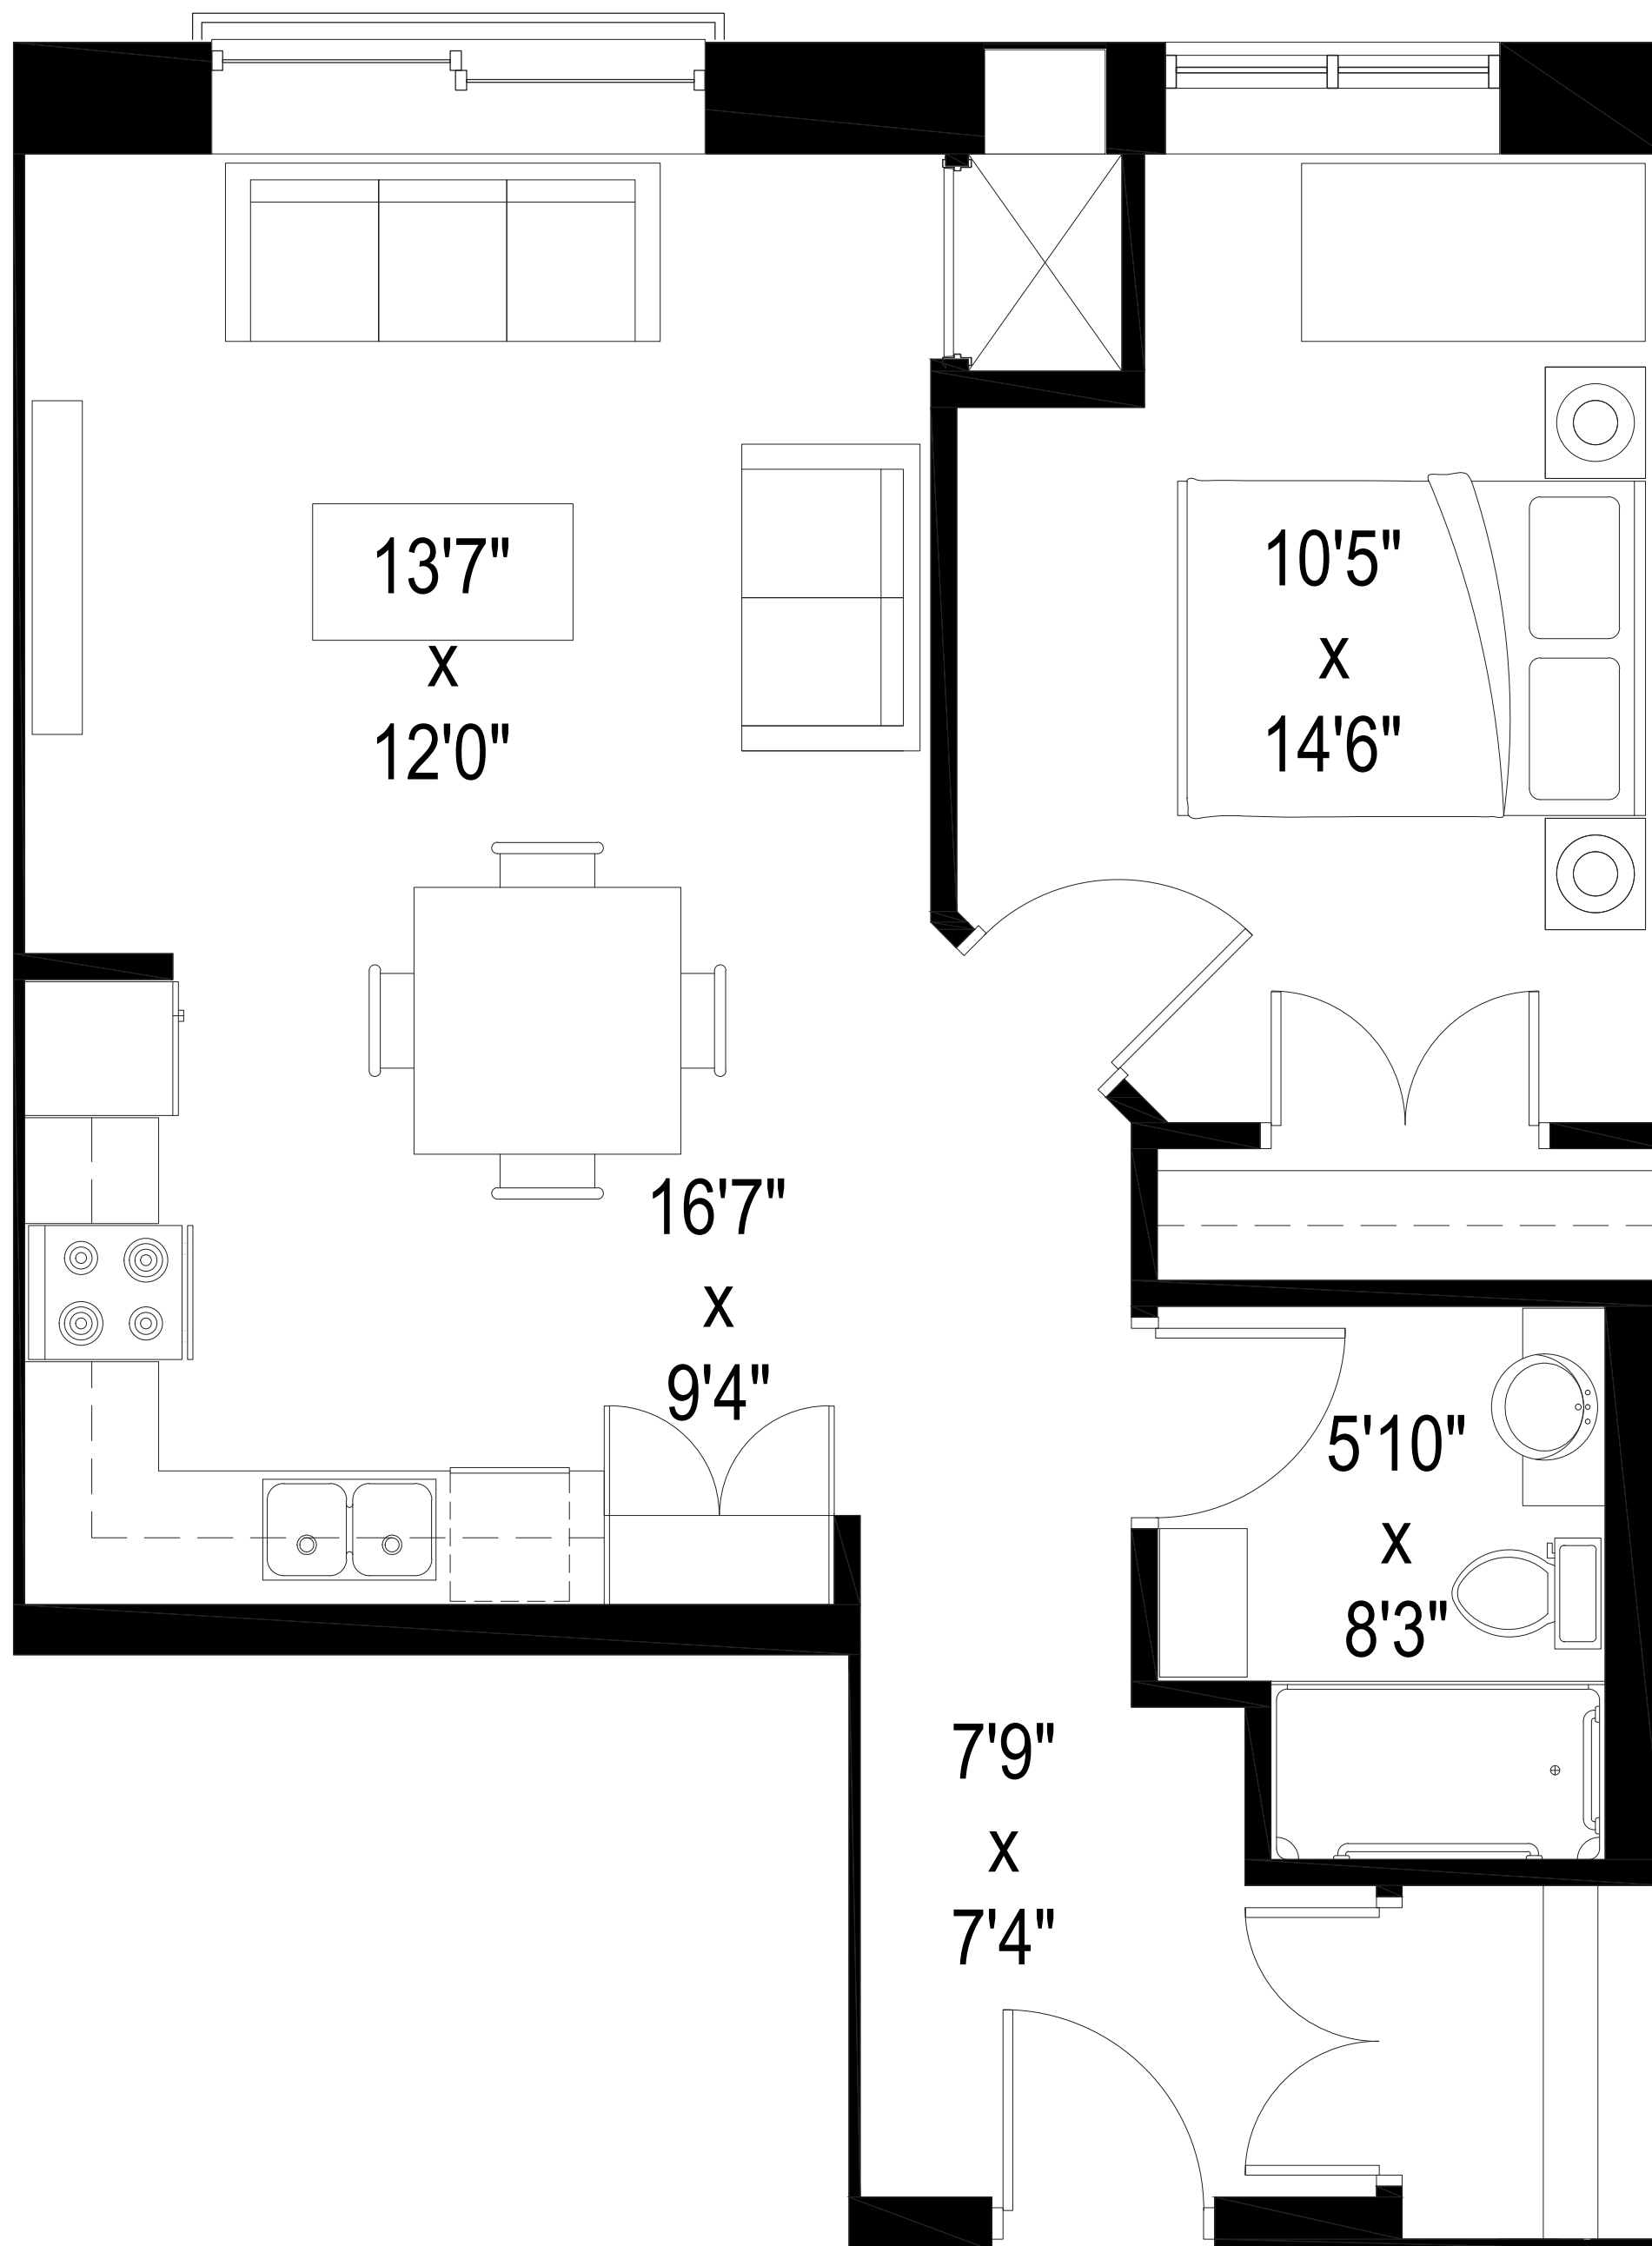

## Suite 1 A • 700 sqft

30 Polonia Ave - 38 Suites • 40 Polonia Ave - 24 Suites

Drawing for marketing purposes only. Actual dimensions may vary slightly

## Suite 1B • 667 sqft

30 Polonia Ave - 8 Suites • 40 Polonia Ave - 8 Suites

Drawing for marketing purposes only. Actual dimensions may vary slightly

# RESIDENCES OF VILLA POLONIA

**Suite 1C • 646 sqft**

30 Polonia Ave - 2 Suites • 40 Polonia Ave - 0 Suites

Drawing for marketing purposes only. Actual dimensions may vary slightly

# RESIDENCES OF VILLA POLONIA

**Suite 1D • 689 sqft**

30 Polonia Ave - 0 Suites • 40 Polonia Ave - 6 Suites

Drawing for marketing purposes only. Actual dimensions may vary slightly