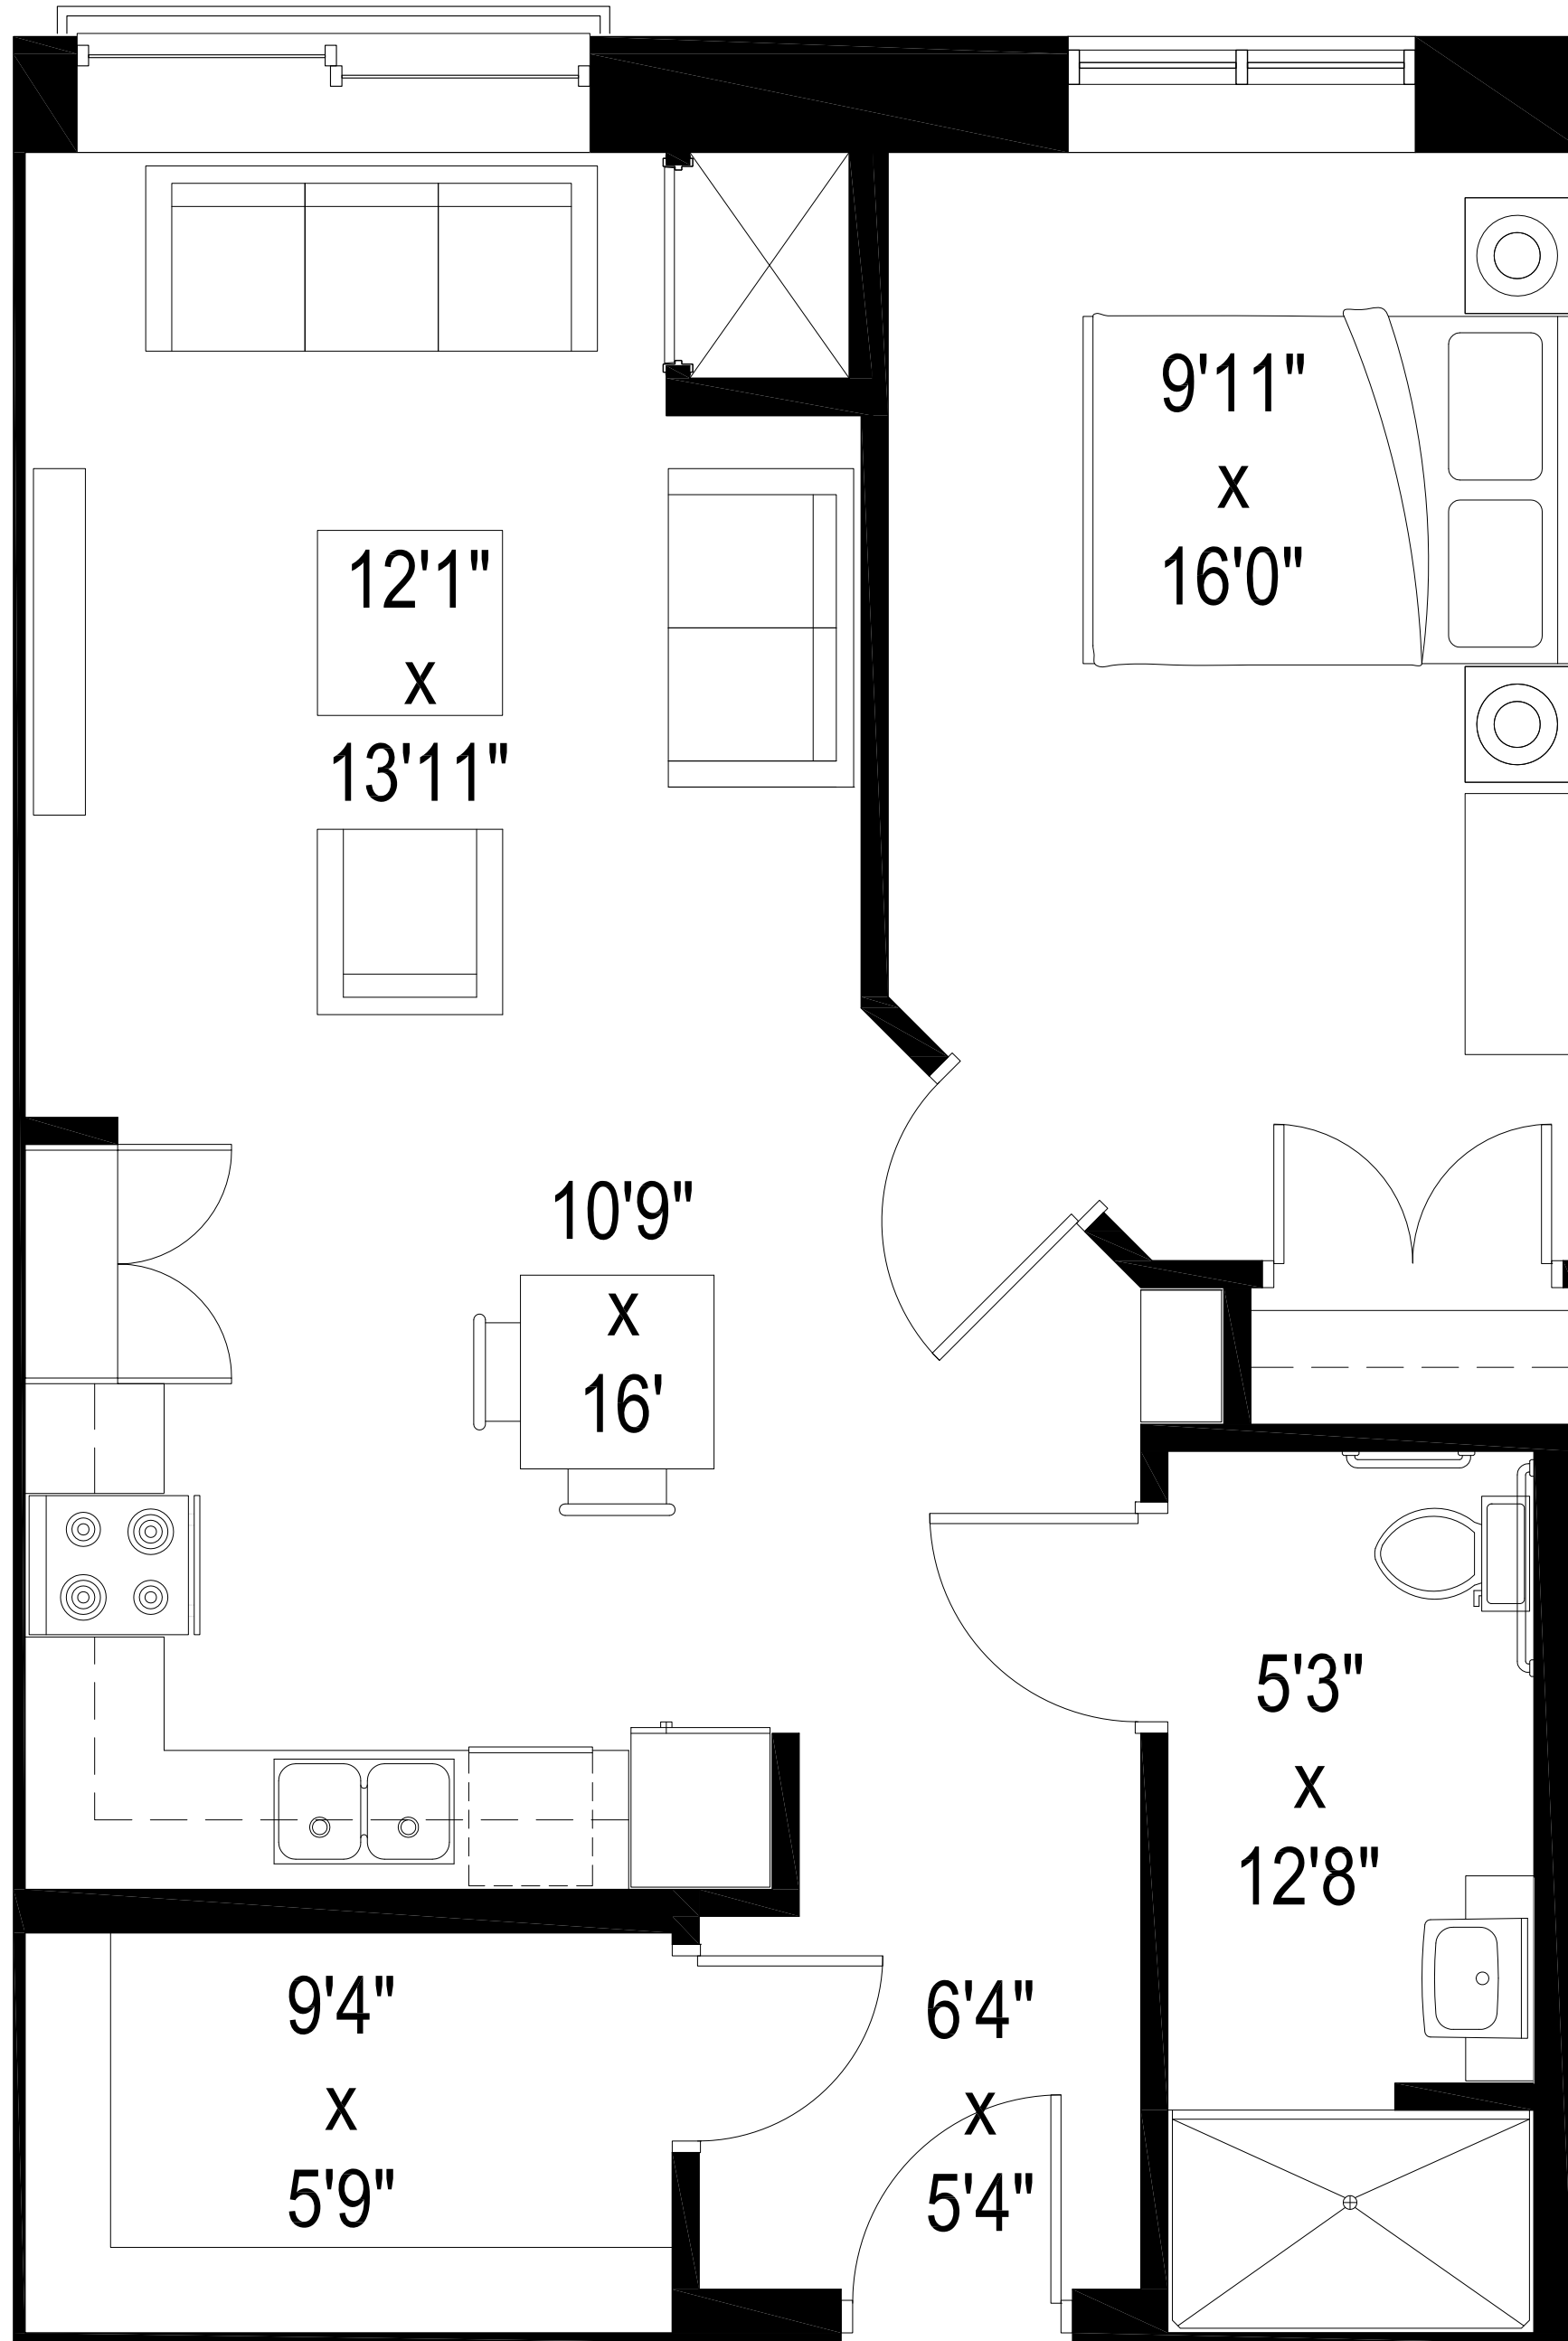

# RESIDENCES OF VILLA POLONIA

**Suite 1 Univ • 700 sqft**

30 Polonia Ave - 2 Suites • 40 Polonia Ave - 0 Suites

Drawing for marketing purposes only. Actual dimensions may vary slightly

## Suite 1 A • 700 sqft

30 Polonia Ave - 38 Suites • 40 Polonia Ave - 24 Suites

Drawing for marketing purposes only. Actual dimensions may vary slightly

## Suite 1B • 667 sqft

30 Polonia Ave - 8 Suites • 40 Polonia Ave - 8 Suites

Drawing for marketing purposes only. Actual dimensions may vary slightly

# RESIDENCES OF VILLA POLONIA

**Suite 1D • 689 sqft**

30 Polonia Ave - 0 Suites • 40 Polonia Ave - 6 Suites

Drawing for marketing purposes only. Actual dimensions may vary slightly