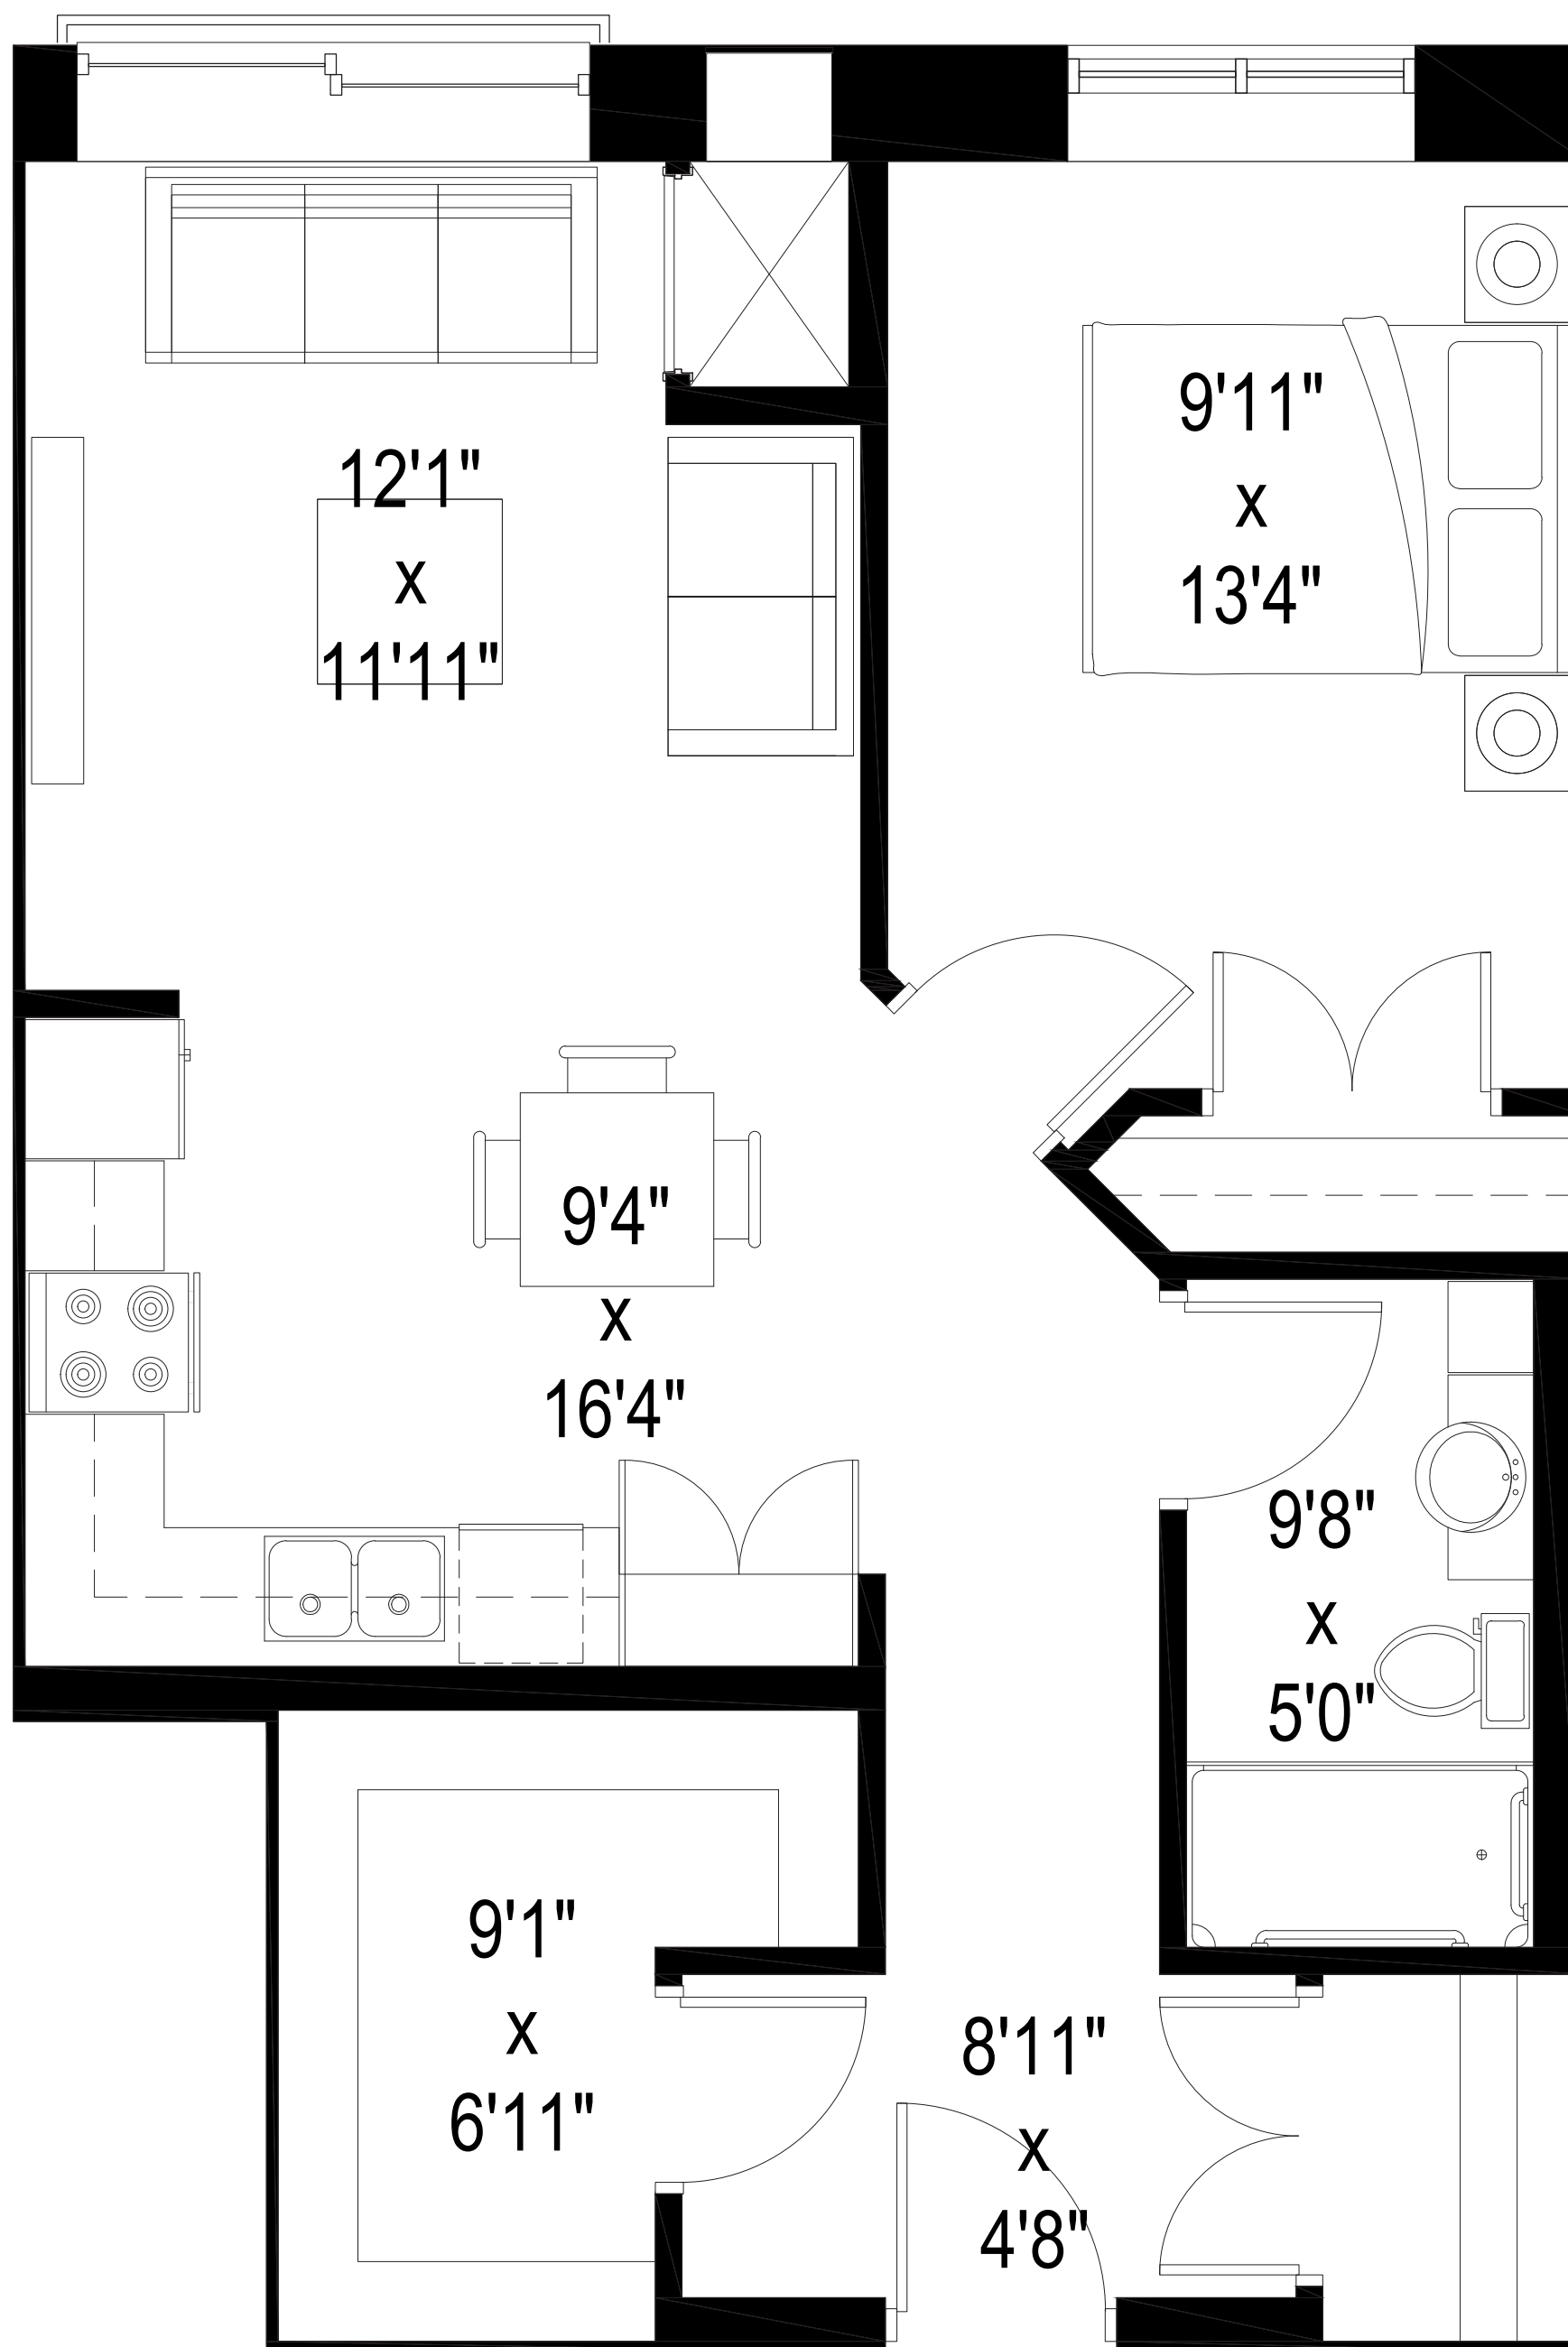

# RESIDENCES OF VILLA POLONIA

**Suite 1C • 646 sqft**

30 Polonia Ave - 2 Suites • 40 Polonia Ave - 0 Suites

Drawing for marketing purposes only. Actual dimensions may vary slightly

# RESIDENCES OF VILLA POLONIA

**Suite 1D • 689 sqft**

30 Polonia Ave - 0 Suites • 40 Polonia Ave - 6 Suites

Drawing for marketing purposes only. Actual dimensions may vary slightly

# RESIDENCES OF VILLA POLONIA

**Suite 1E • 678 sqft**

30 Polonia Ave - 0 Suites • 40 Polonia Ave - 6 Suites

Drawing for marketing purposes only. Actual dimensions may vary slightly

# RESIDENCES OF VILLA POLONIA

**Suite 1F • 549 sqft**

30 Polonia Ave - 0 Suites • 40 Polonia Ave - 1 Suites

Drawing for marketing purposes only. Actual dimensions may vary slightly