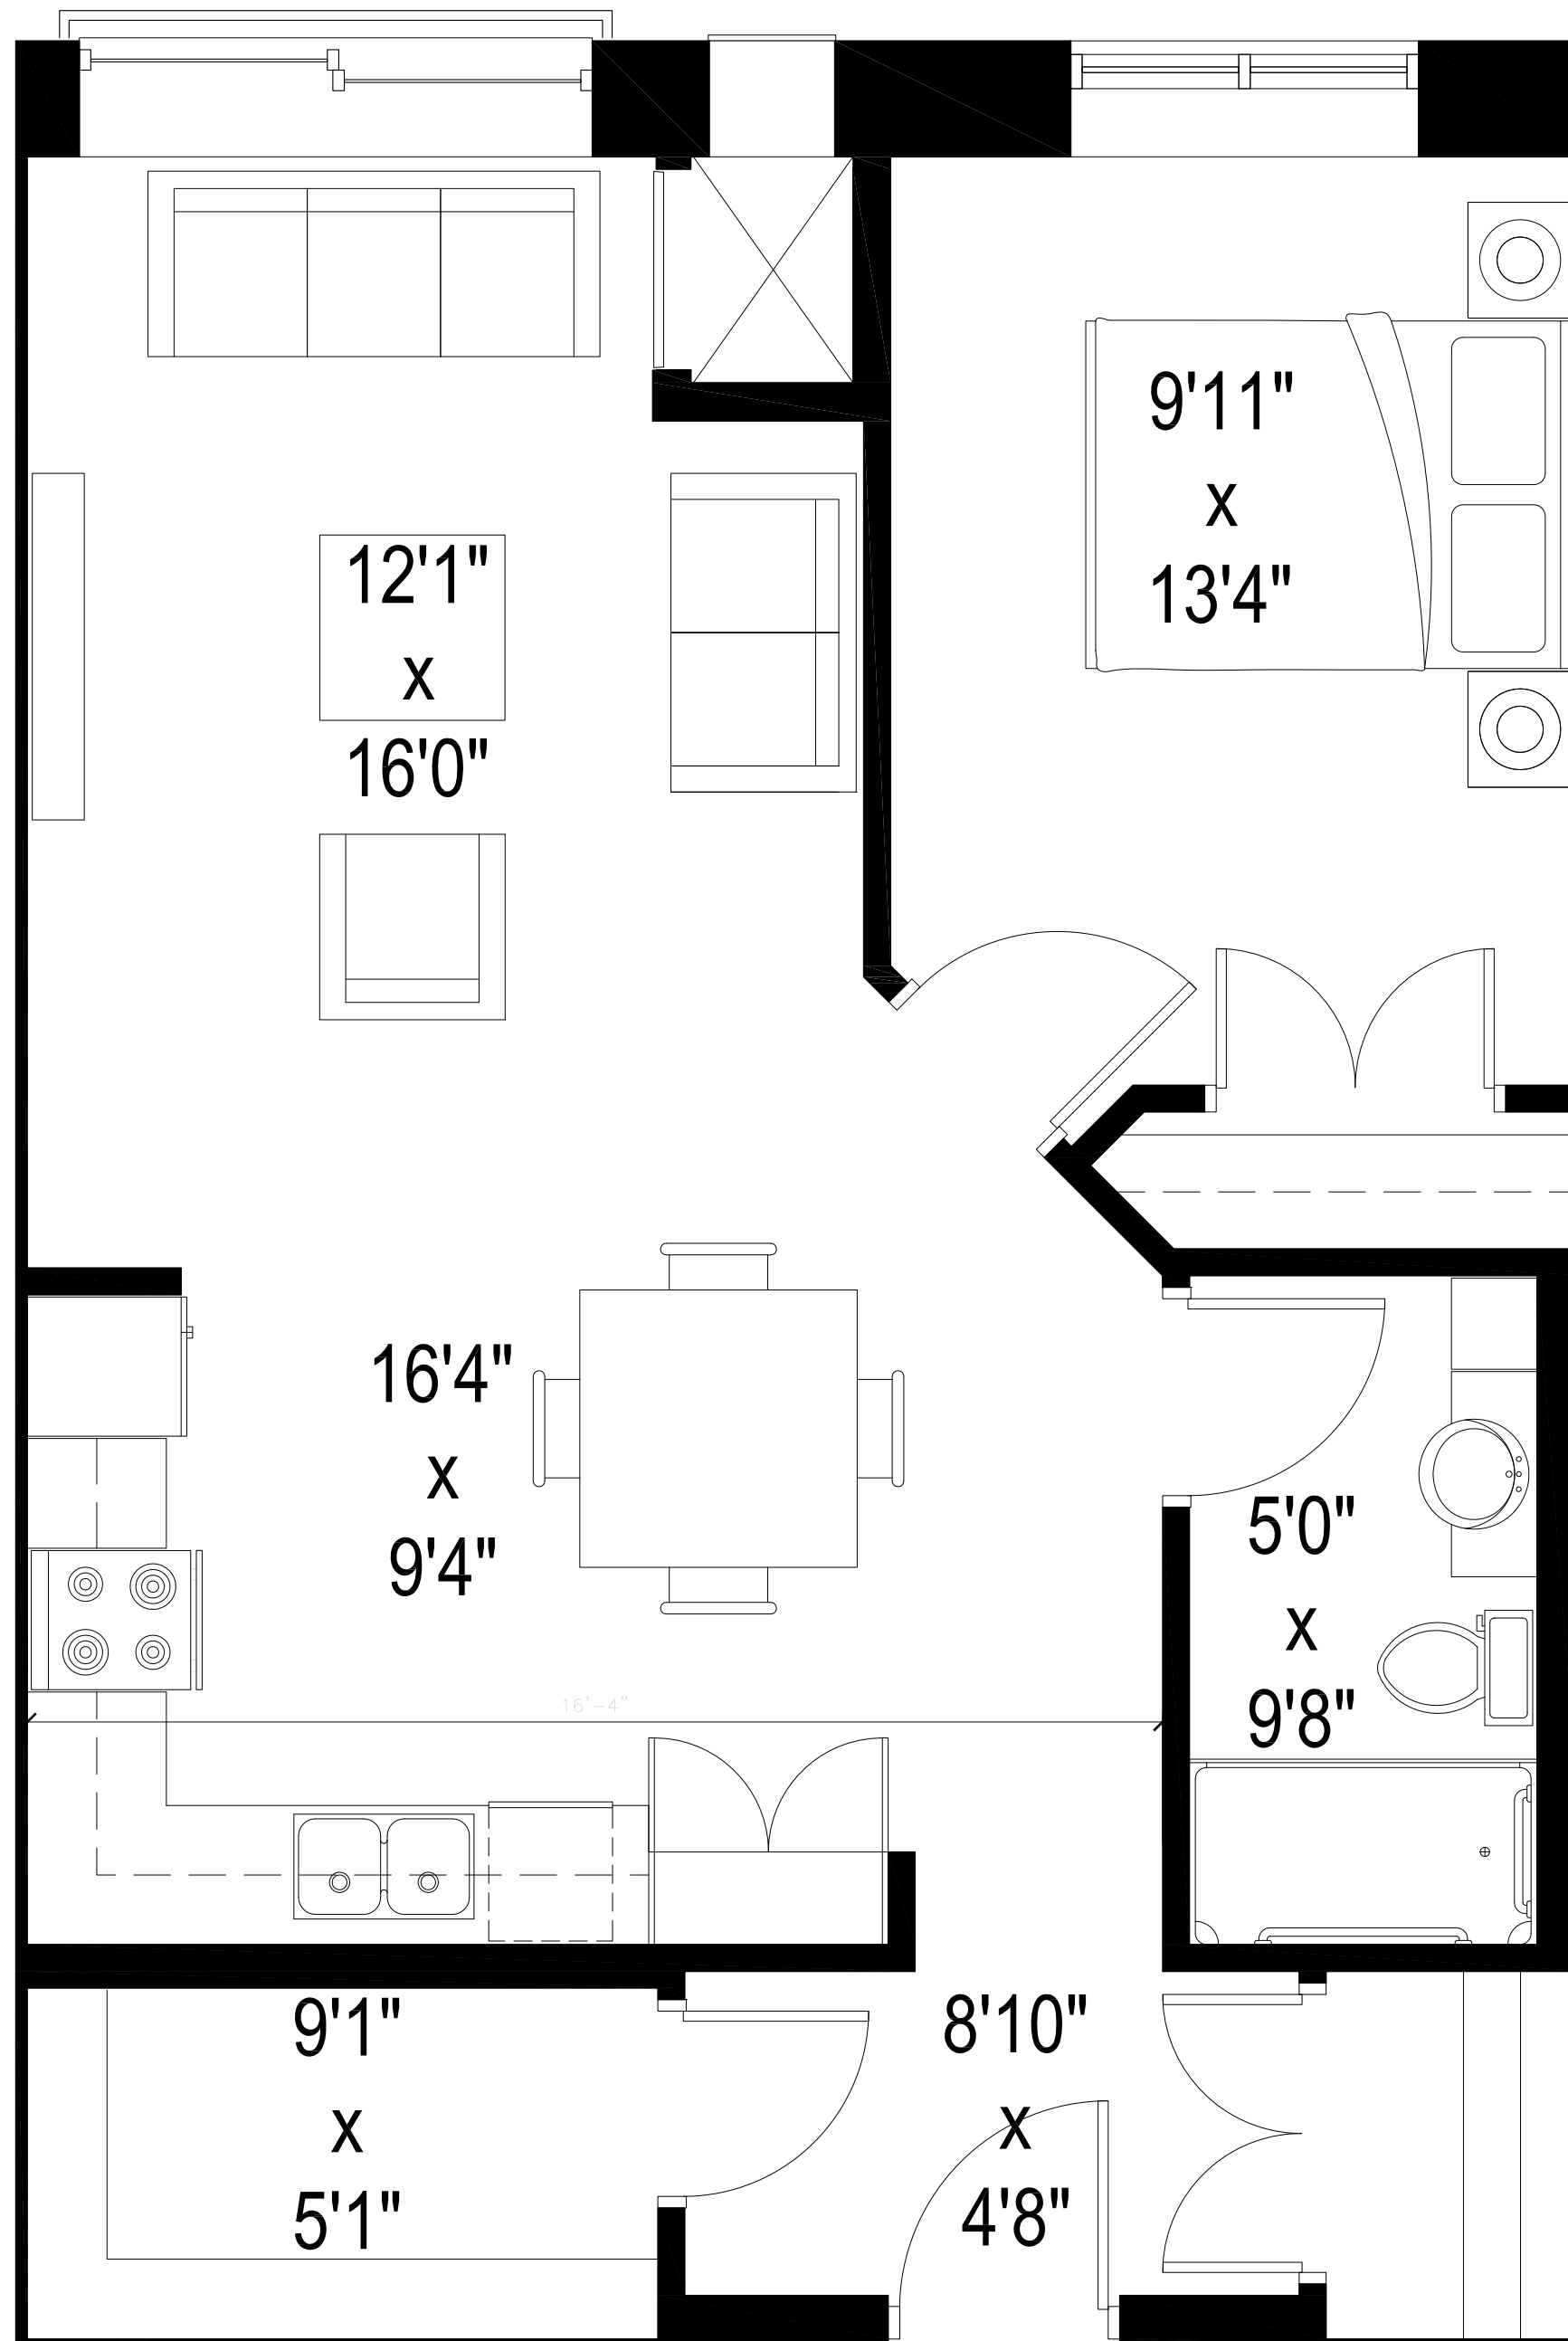

# RESIDENCES OF VILLA POLONIA

**Suite 1 Univ • 700 sqft**

30 Polonia Ave - 2 Suites • 40 Polonia Ave - 0 Suites

Drawing for marketing purposes only. Actual dimensions may vary slightly

## Suite 1 A • 700 sqft

30 Polonia Ave - 38 Suites • 40 Polonia Ave - 24 Suites

Drawing for marketing purposes only. Actual dimensions may vary slightly

## Suite 1B • 667 sqft

30 Polonia Ave - 8 Suites • 40 Polonia Ave - 8 Suites

Drawing for marketing purposes only. Actual dimensions may vary slightly

# RESIDENCES OF VILLA POLONIA

**Suite 1D • 689 sqft**

30 Polonia Ave - 0 Suites • 40 Polonia Ave - 6 Suites

Drawing for marketing purposes only. Actual dimensions may vary slightly