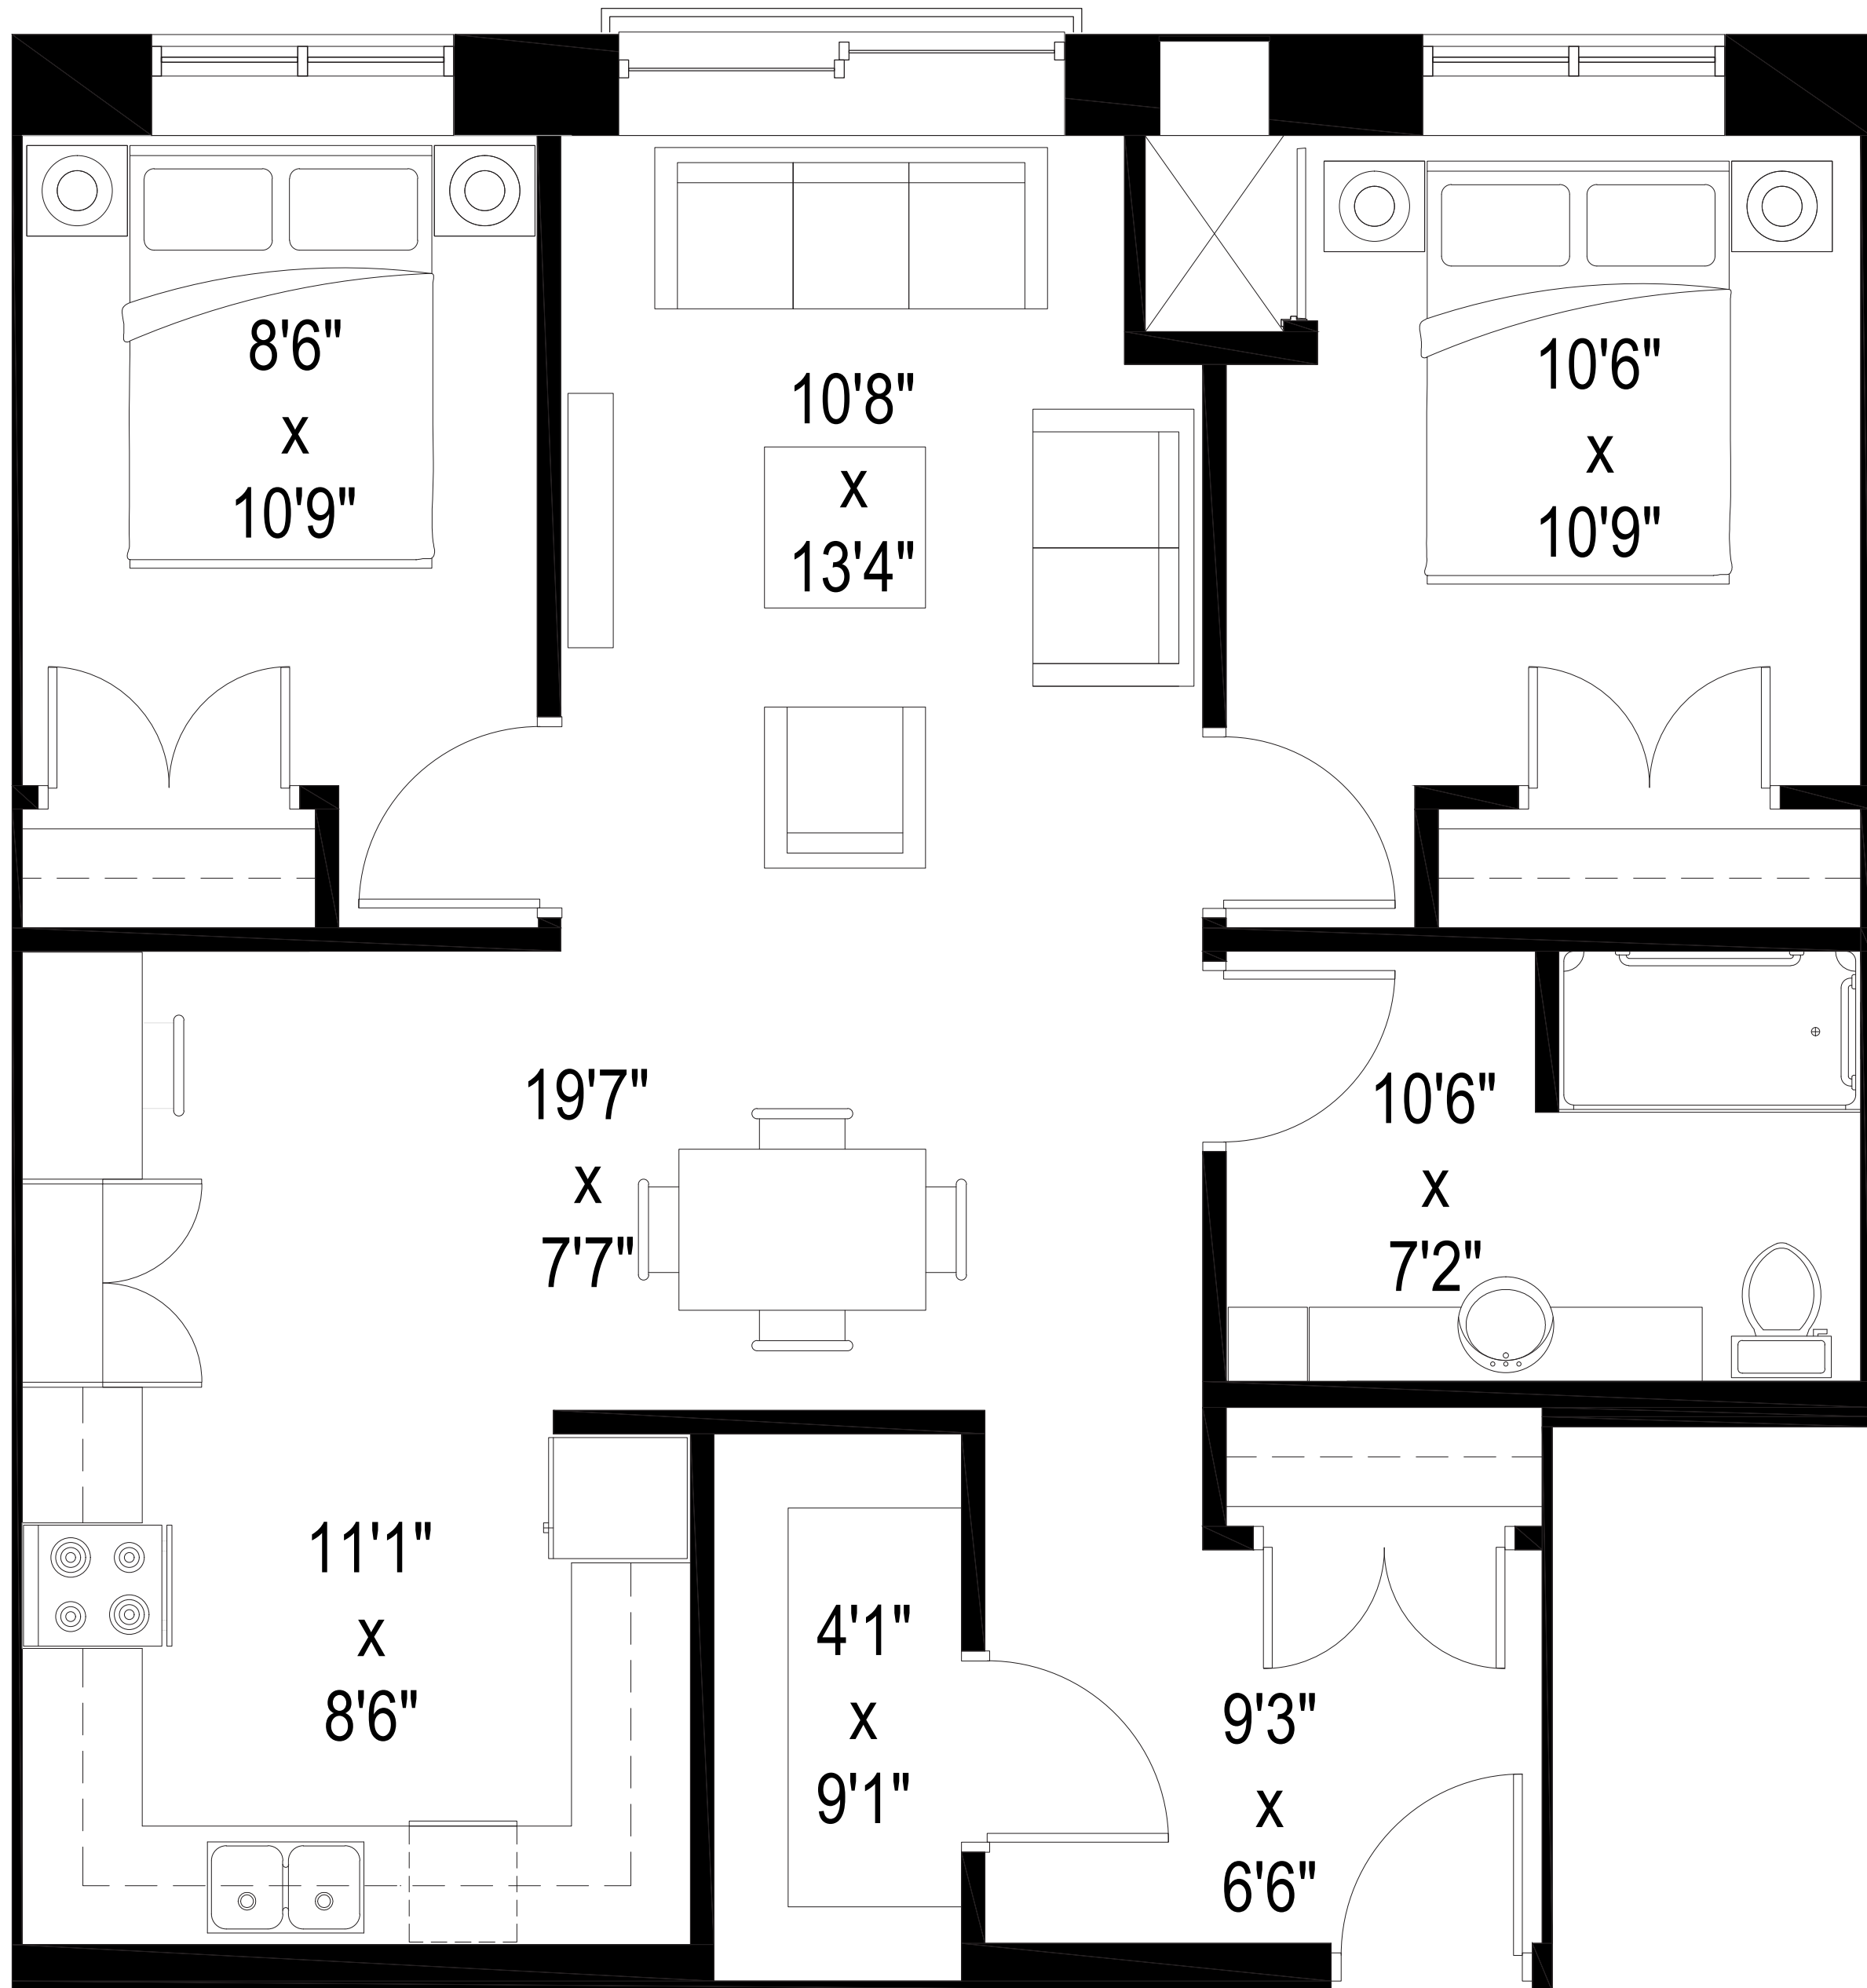

RESIDENCES OF VILLA POLONIA

Suite 2A • 850 sqft

30 Polonia Ave - 7 Suites • 40 Polonia Ave - 8 Suites

Drawing for marketing purposes only. Actual dimensions may vary slightly

RESIDENCES OF VILLA POLONIA

Suite 2B • 790 sqft

Drawing for marketing purposes only. Actual dimensions may vary slightly

RESIDENCES OF VILLA POLONIA

Suite 2D • 829 sqft

30 Polonia Ave - 14 Suites • 40 Polonia Ave - 0 Suites

Drawing for marketing purposes only. Actual dimensions may vary slightly

RESIDENCES OF VILLA POLONIA

Suite 2E • 883 sqft

30 Polonia Ave - 7 Suites • 40 Polonia Ave - 0 Suites

Drawing for marketing purposes only. Actual dimensions may vary slightly

RESIDENCES OF VILLA POLONIA

Suite 2F • 861 sqft

Drawing for marketing purposes only. Actual dimensions may vary slightly

RESIDENCES OF VILLA POLONIA

Suite 2H • 1044 sqft

30 Polonia Ave - 0 Suites • 40 Polonia Ave - 8 Suites

Drawing for marketing purposes only. Actual dimensions may vary slightly