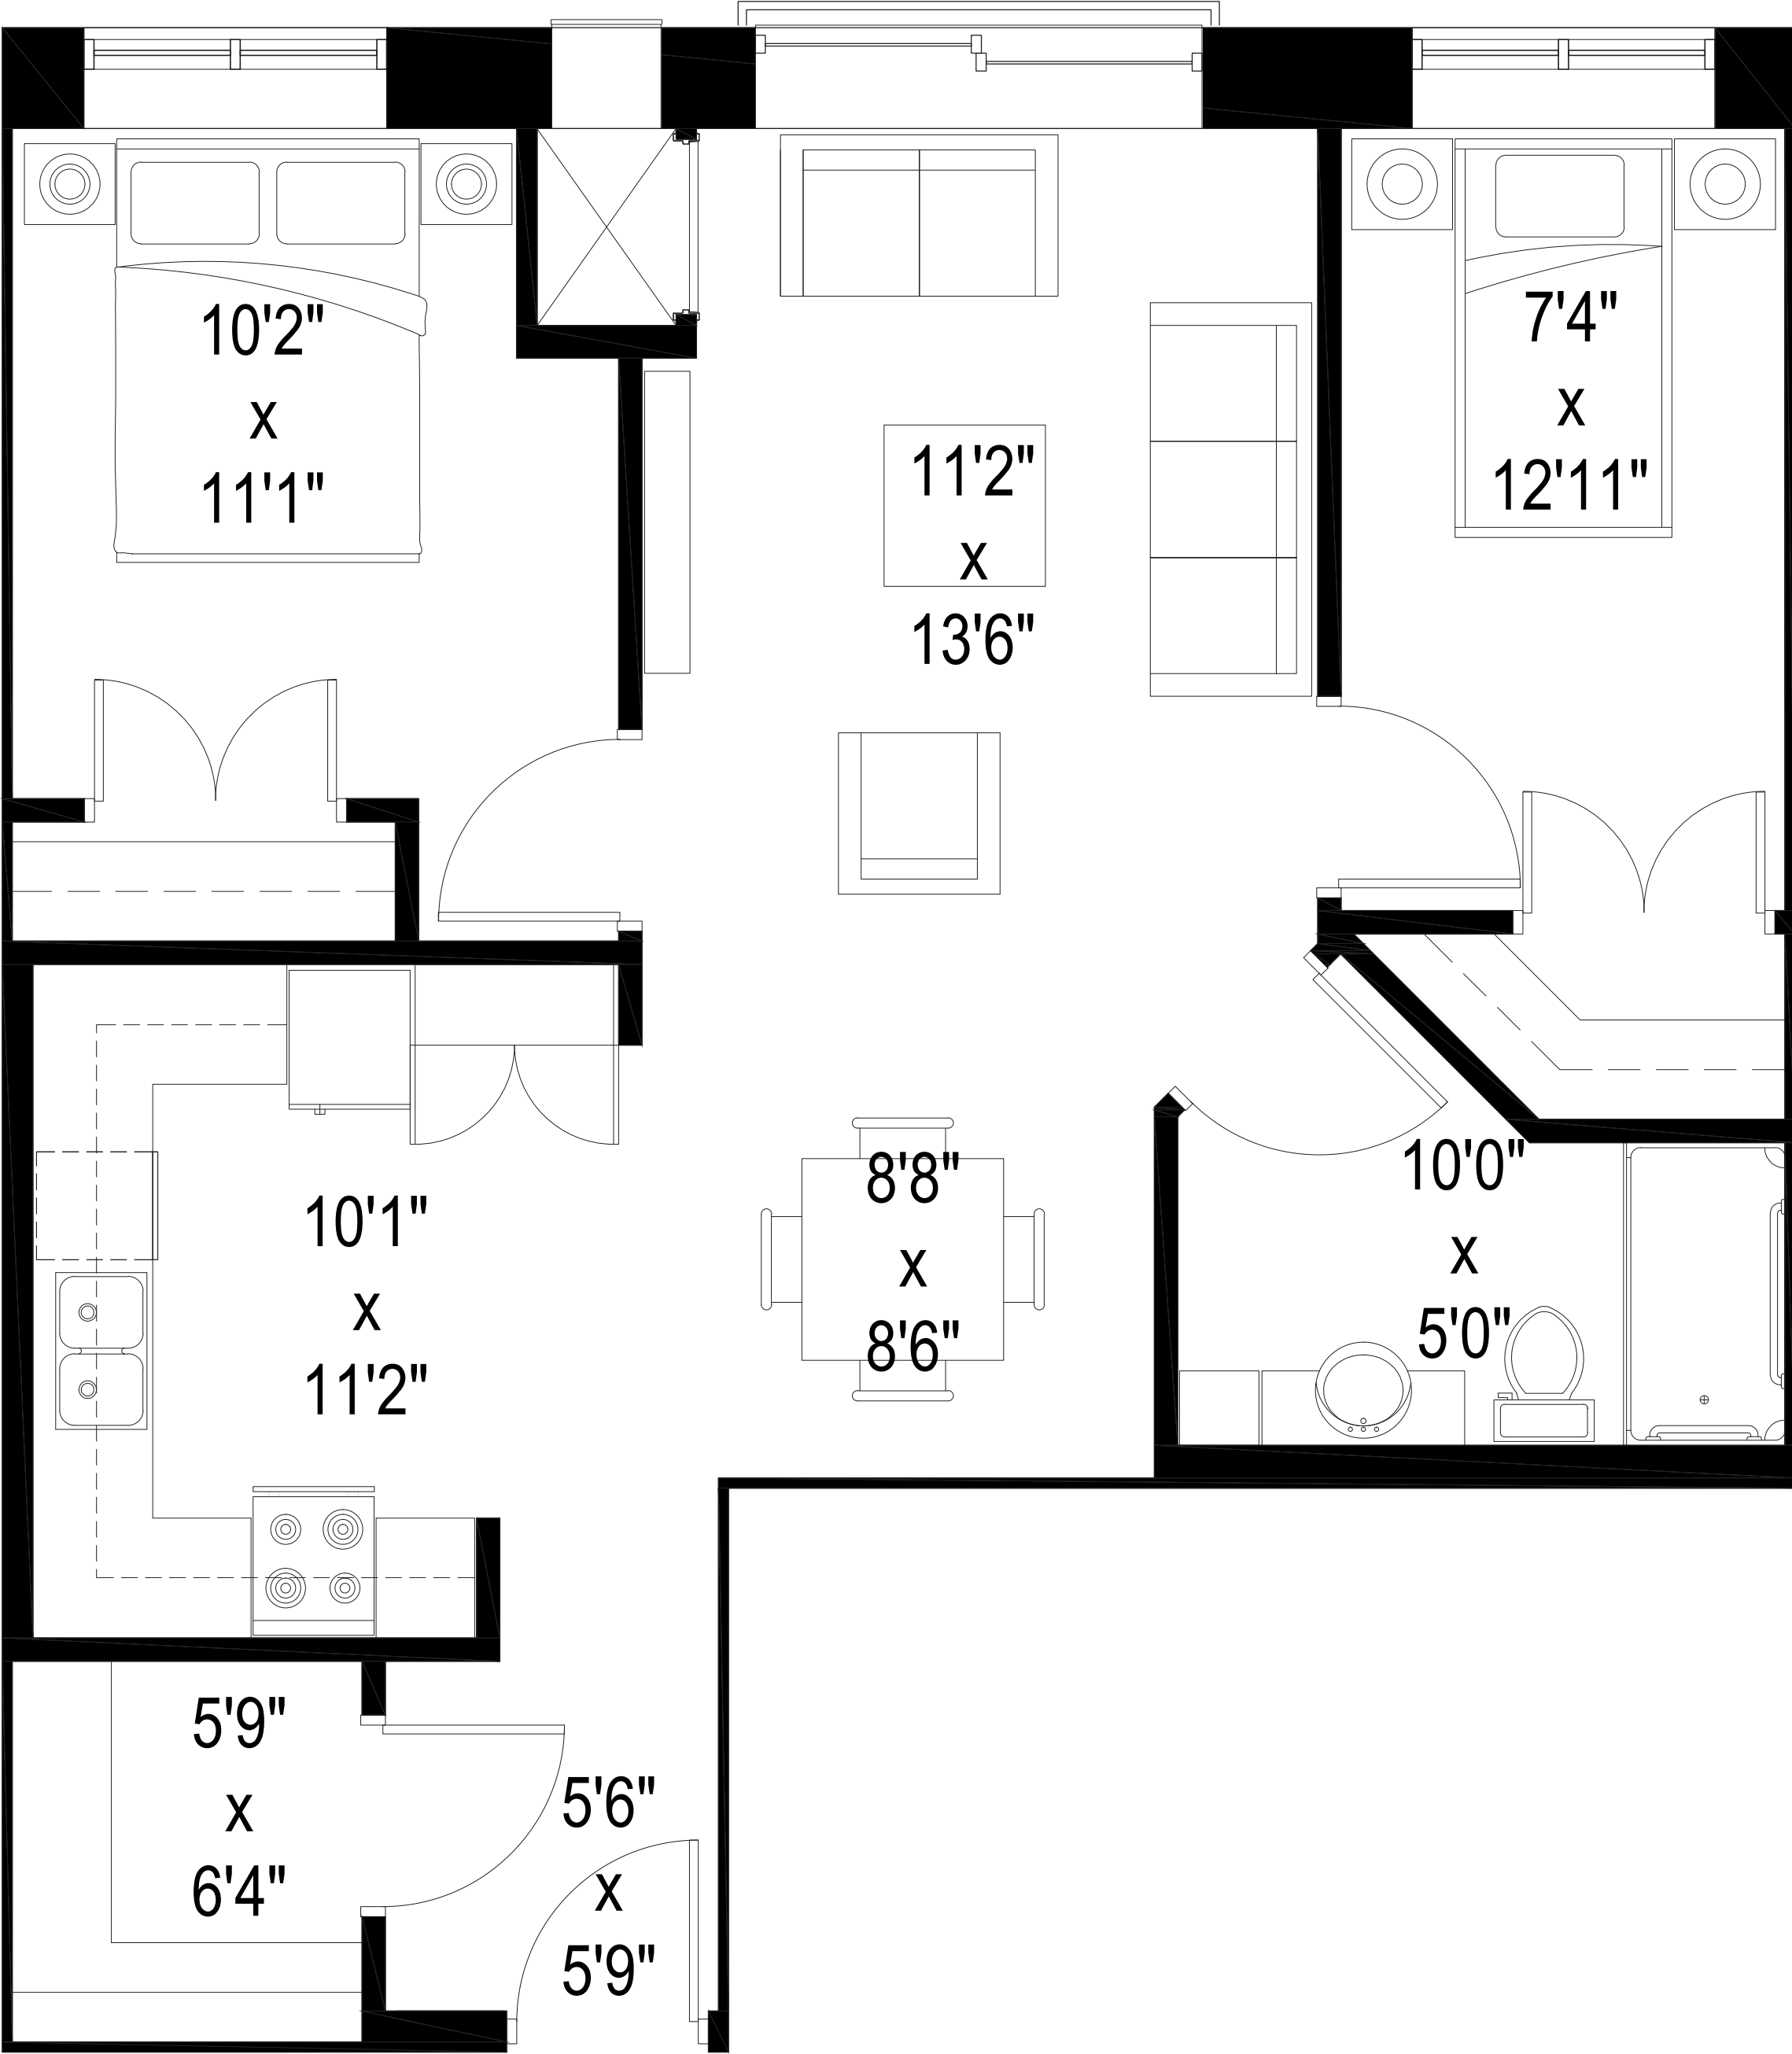

RESIDENCES OF VILLA POLONIA

Suite 2A • 850 sqft

30 Polonia Ave - 7 Suites • 40 Polonia Ave - 8 Suites

Drawing for marketing purposes only. Actual dimensions may vary slightly

RESIDENCES OF VILLA POLONIA

Suite 2B • 790 sqft

30 Polonia Ave - 8 Suites • 40 Polonia Ave - 0 Suites

Drawing for marketing purposes only. Actual dimensions may vary slightly

RESIDENCES OF VILLA POLONIA

Suite 2C • 765 sqft

30 Polonia Ave - 12 Suites • 40 Polonia Ave - 0 Suites

Drawing for marketing purposes only. Actual dimensions may vary slightly

RESIDENCES OF VILLA POLONIA

Suite 2D • 829 sqft

30 Polonia Ave - 14 Suites • 40 Polonia Ave - 0 Suites

Drawing for marketing purposes only. Actual dimensions may vary slightly

RESIDENCES OF VILLA POLONIA

Suite 2E • 883 sqft

30 Polonia Ave - 7 Suites • 40 Polonia Ave - 0 Suites

Drawing for marketing purposes only. Actual dimensions may vary slightly

RESIDENCES OF VILLA POLONIA

Suite 2F • 861 sqft