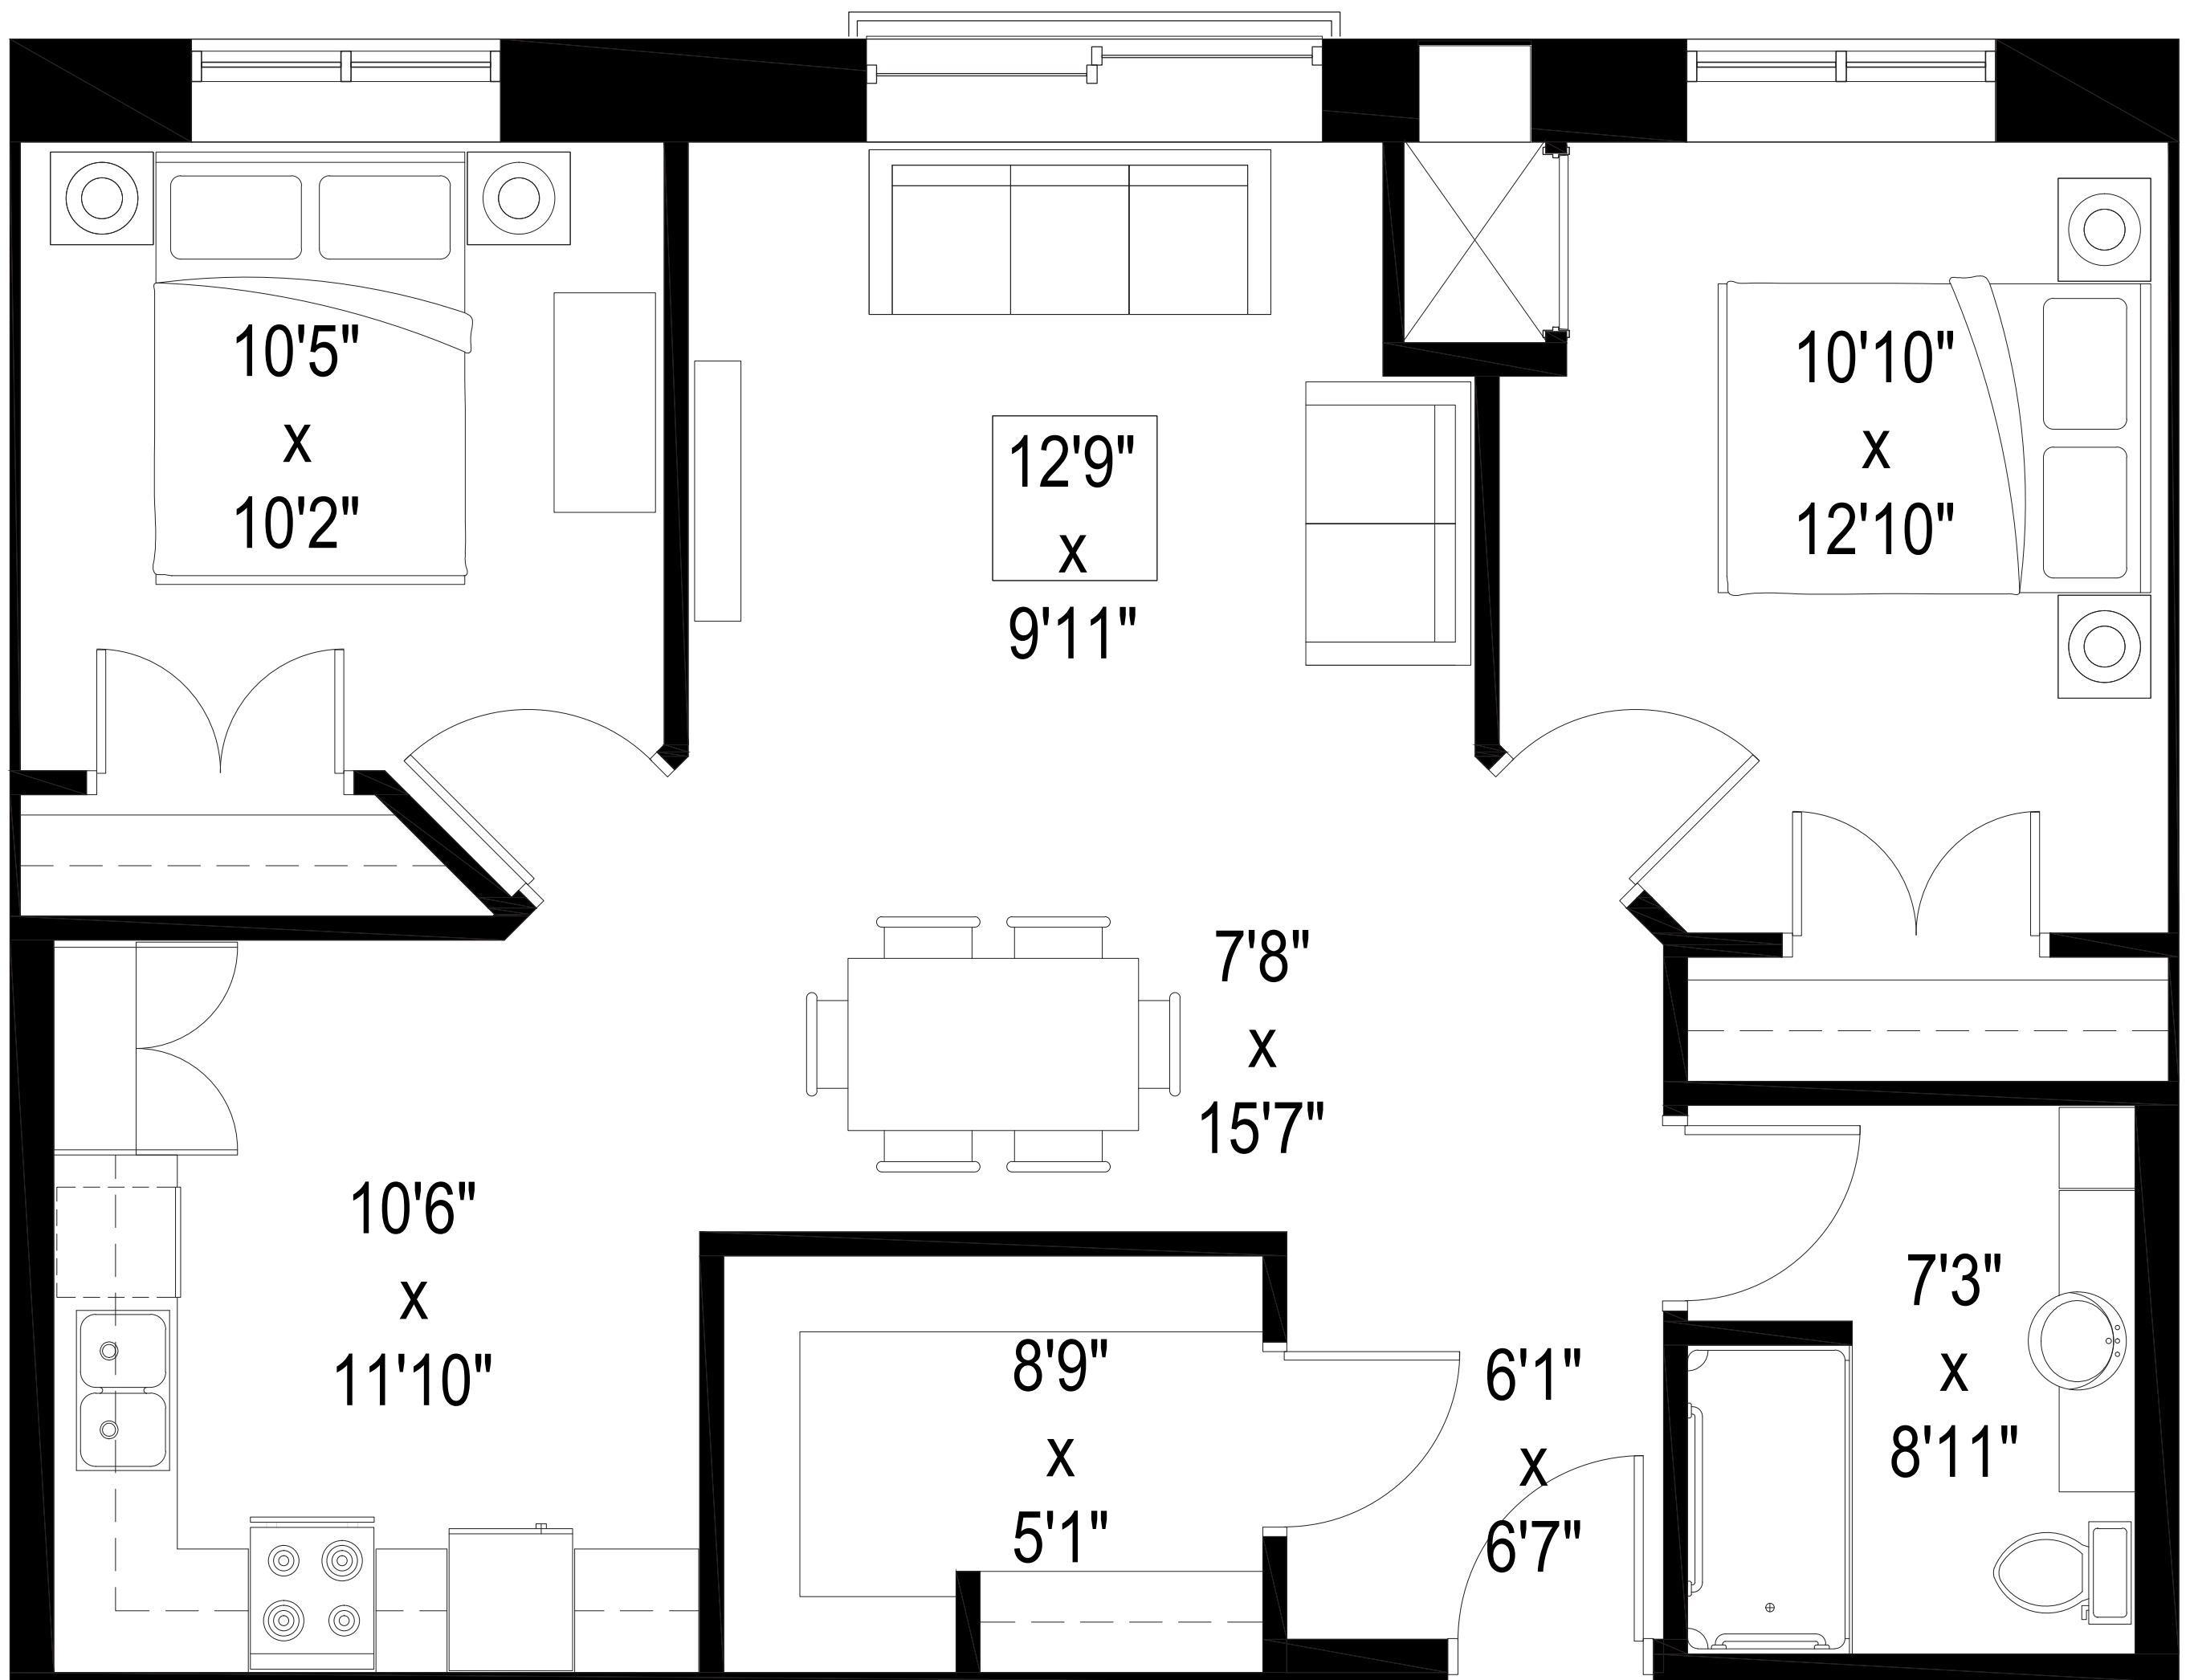

Drawing for marketing purposes only. Actual dimensions may vary slightly

RESIDENCES OF VILLA POLONIA

Suite 2D • 829 sqft

30 Polonia Ave - 14 Suites • 40 Polonia Ave - 0 Suites

Drawing for marketing purposes only. Actual dimensions may vary slightly

RESIDENCES OF VILLA POLONIA

Suite 2E • 883 sqft

30 Polonia Ave - 7 Suites • 40 Polonia Ave - 0 Suites

Drawing for marketing purposes only. Actual dimensions may vary slightly

RESIDENCES OF VILLA POLONIA

Suite 2F • 861 sqft

30 Polonia Ave - 0 Suites • 40 Polonia Ave - 8 Suites

Drawing for marketing purposes only. Actual dimensions may vary slightly

RESIDENCES OF VILLA POLONIA

Suite 2G • 904 sqft

30 Polonia Ave - 0 Suites • 40 Polonia Ave - 8 Suites

Drawing for marketing purposes only. Actual dimensions may vary slightly

RESIDENCES OF VILLA POLONIA

Suite 2H • 1044 sqft

30 Polonia Ave - 0 Suites • 40 Polonia Ave - 8 Suites

Drawing for marketing purposes only. Actual dimensions may vary slightly