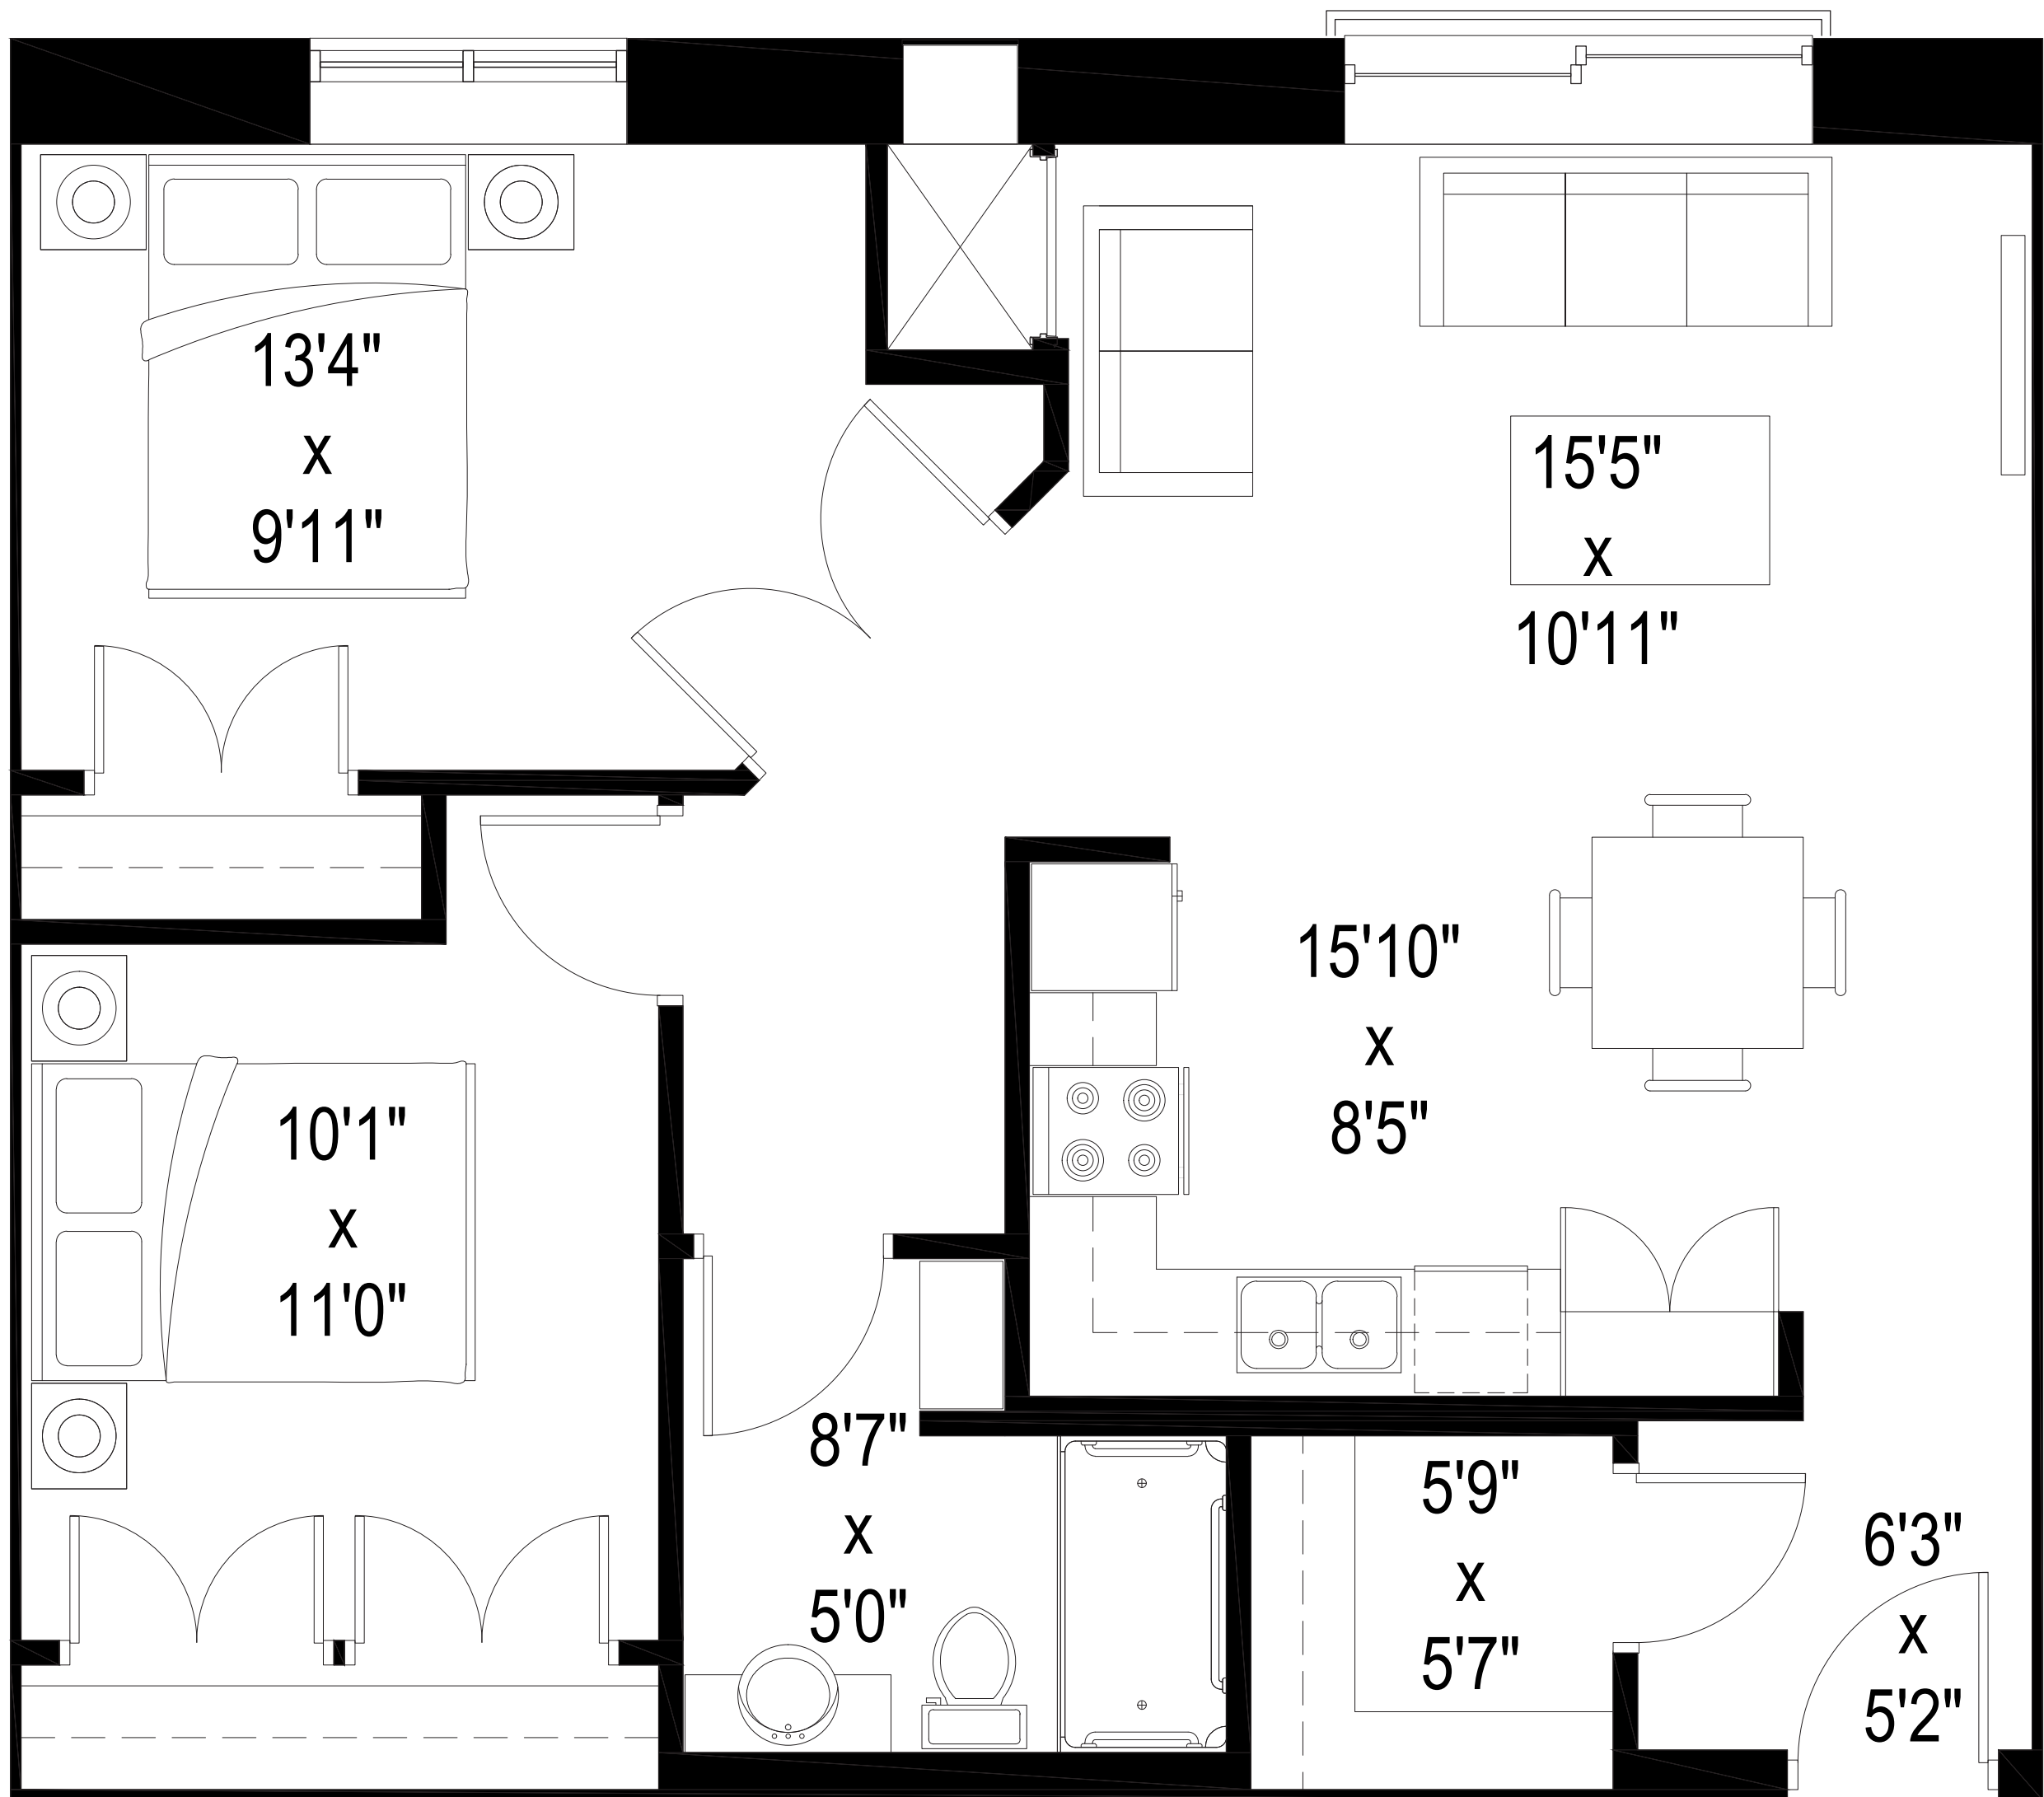

RESIDENCES OF VILLA POLONIA

Suite 2A • 850 sqft

30 Polonia Ave - 7 Suites • 40 Polonia Ave - 8 Suites

Drawing for marketing purposes only. Actual dimensions may vary slightly

RESIDENCES OF VILLA POLONIA

Suite 2B • 790 sqft

30 Polonia Ave - 8 Suites • 40 Polonia Ave - 0 Suites

Drawing for marketing purposes only. Actual dimensions may vary slightly

RESIDENCES OF VILLA POLONIA

Suite 2C • 765 sqft

30 Polonia Ave - 12 Suites • 40 Polonia Ave - 0 Suites

Drawing for marketing purposes only. Actual dimensions may vary slightly

RESIDENCES OF VILLA POLONIA

Suite 2D • 829 sqft

30 Polonia Ave - 14 Suites • 40 Polonia Ave - 0 Suites

Drawing for marketing purposes only. Actual dimensions may vary slightly

RESIDENCES OF VILLA POLONIA

Suite 2E • 883 sqft

30 Polonia Ave - 7 Suites • 40 Polonia Ave - 0 Suites

Drawing for marketing purposes only. Actual dimensions may vary slightly

RESIDENCES OF VILLA POLONIA

Suite 2F • 861 sqft