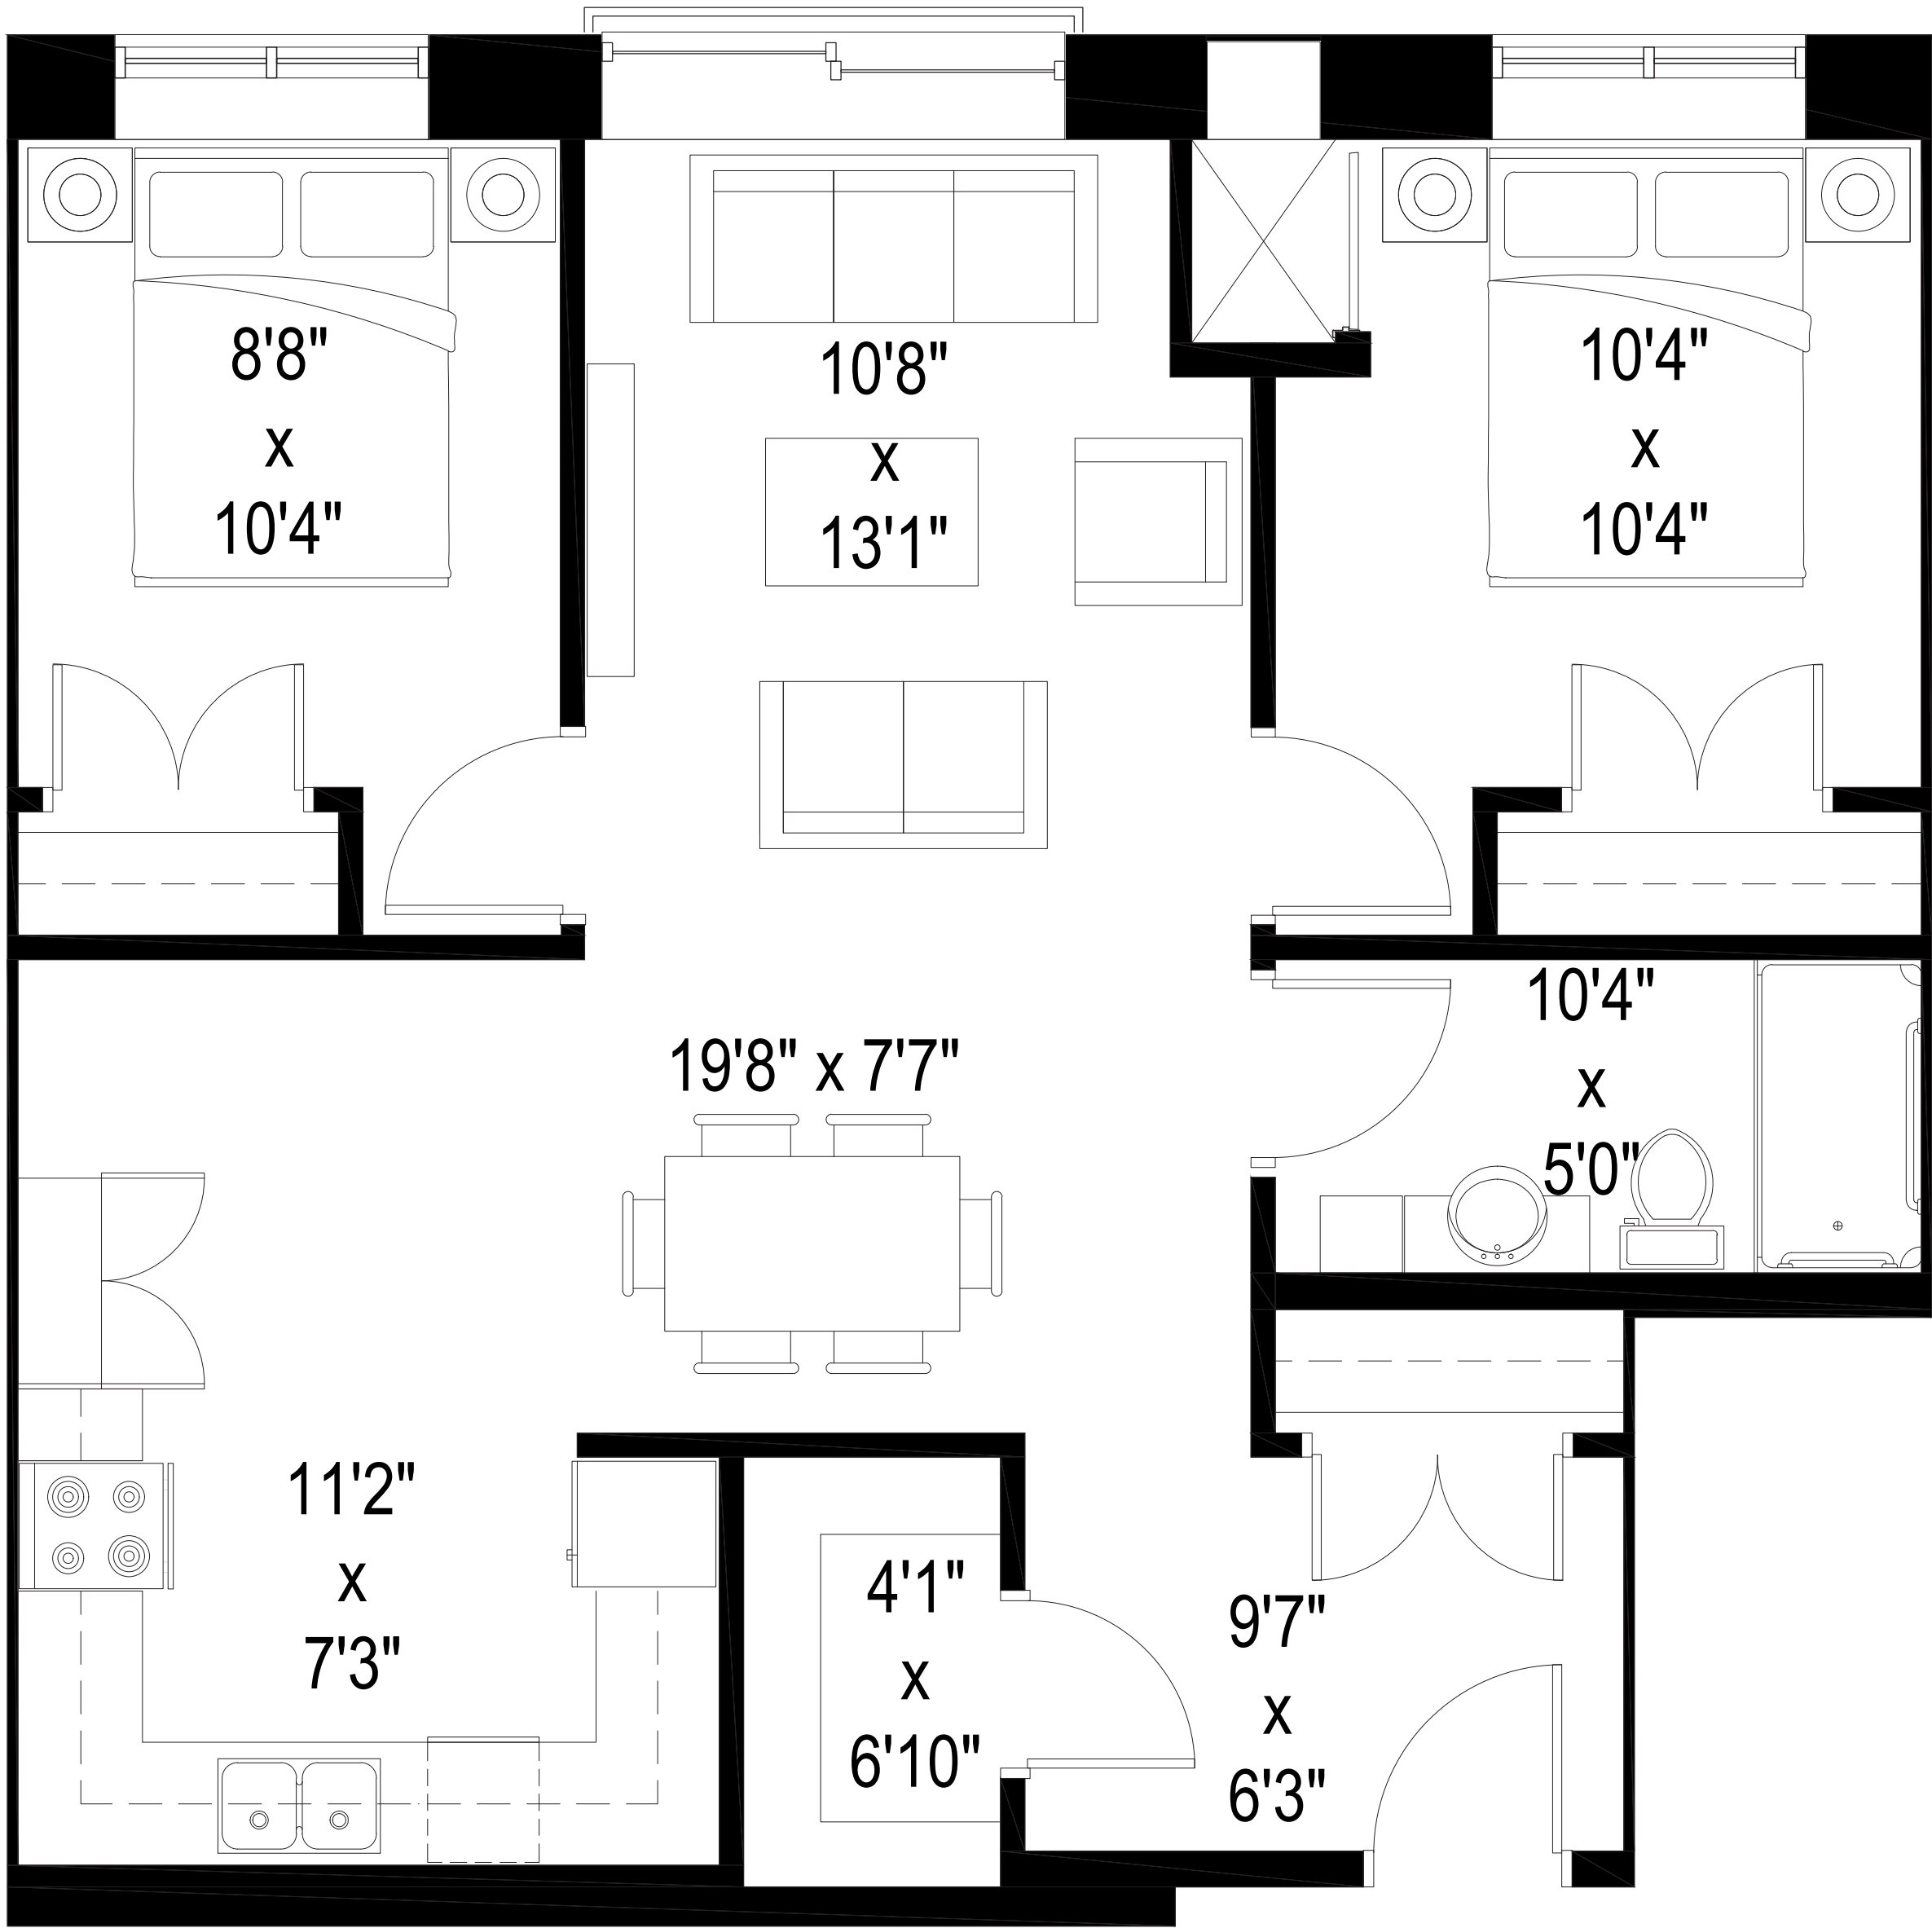

RESIDENCES OF VILLA POLONIA

Suite 2A • 850 sqft

30 Polonia Ave - 7 Suites • 40 Polonia Ave - 8 Suites

Drawing for marketing purposes only. Actual dimensions may vary slightly

RESIDENCES OF VILLA POLONIA

Suite 2B • 790 sqft

Drawing for marketing purposes only. Actual dimensions may vary slightly

RESIDENCES OF VILLA POLONIA

Suite 2H • 1044 sqft

30 Polonia Ave - 0 Suites • 40 Polonia Ave - 8 Suites

Drawing for marketing purposes only. Actual dimensions may vary slightly

RESIDENCES OF VILLA POLONIA

Suite 21 • 1033 sqft

30 Polonia Ave - 0 Suites • 40 Polonia Ave - 8 Suites

Drawing for marketing purposes only. Actual dimensions may vary slightly

RESIDENCES OF VILLA POLONIA

Suite 2J • 807 sqft

30 Polonia Ave - 0 Suites • 40 Polonia Ave - 7 Suites

Drawing for marketing purposes only. Actual dimensions may vary slightly