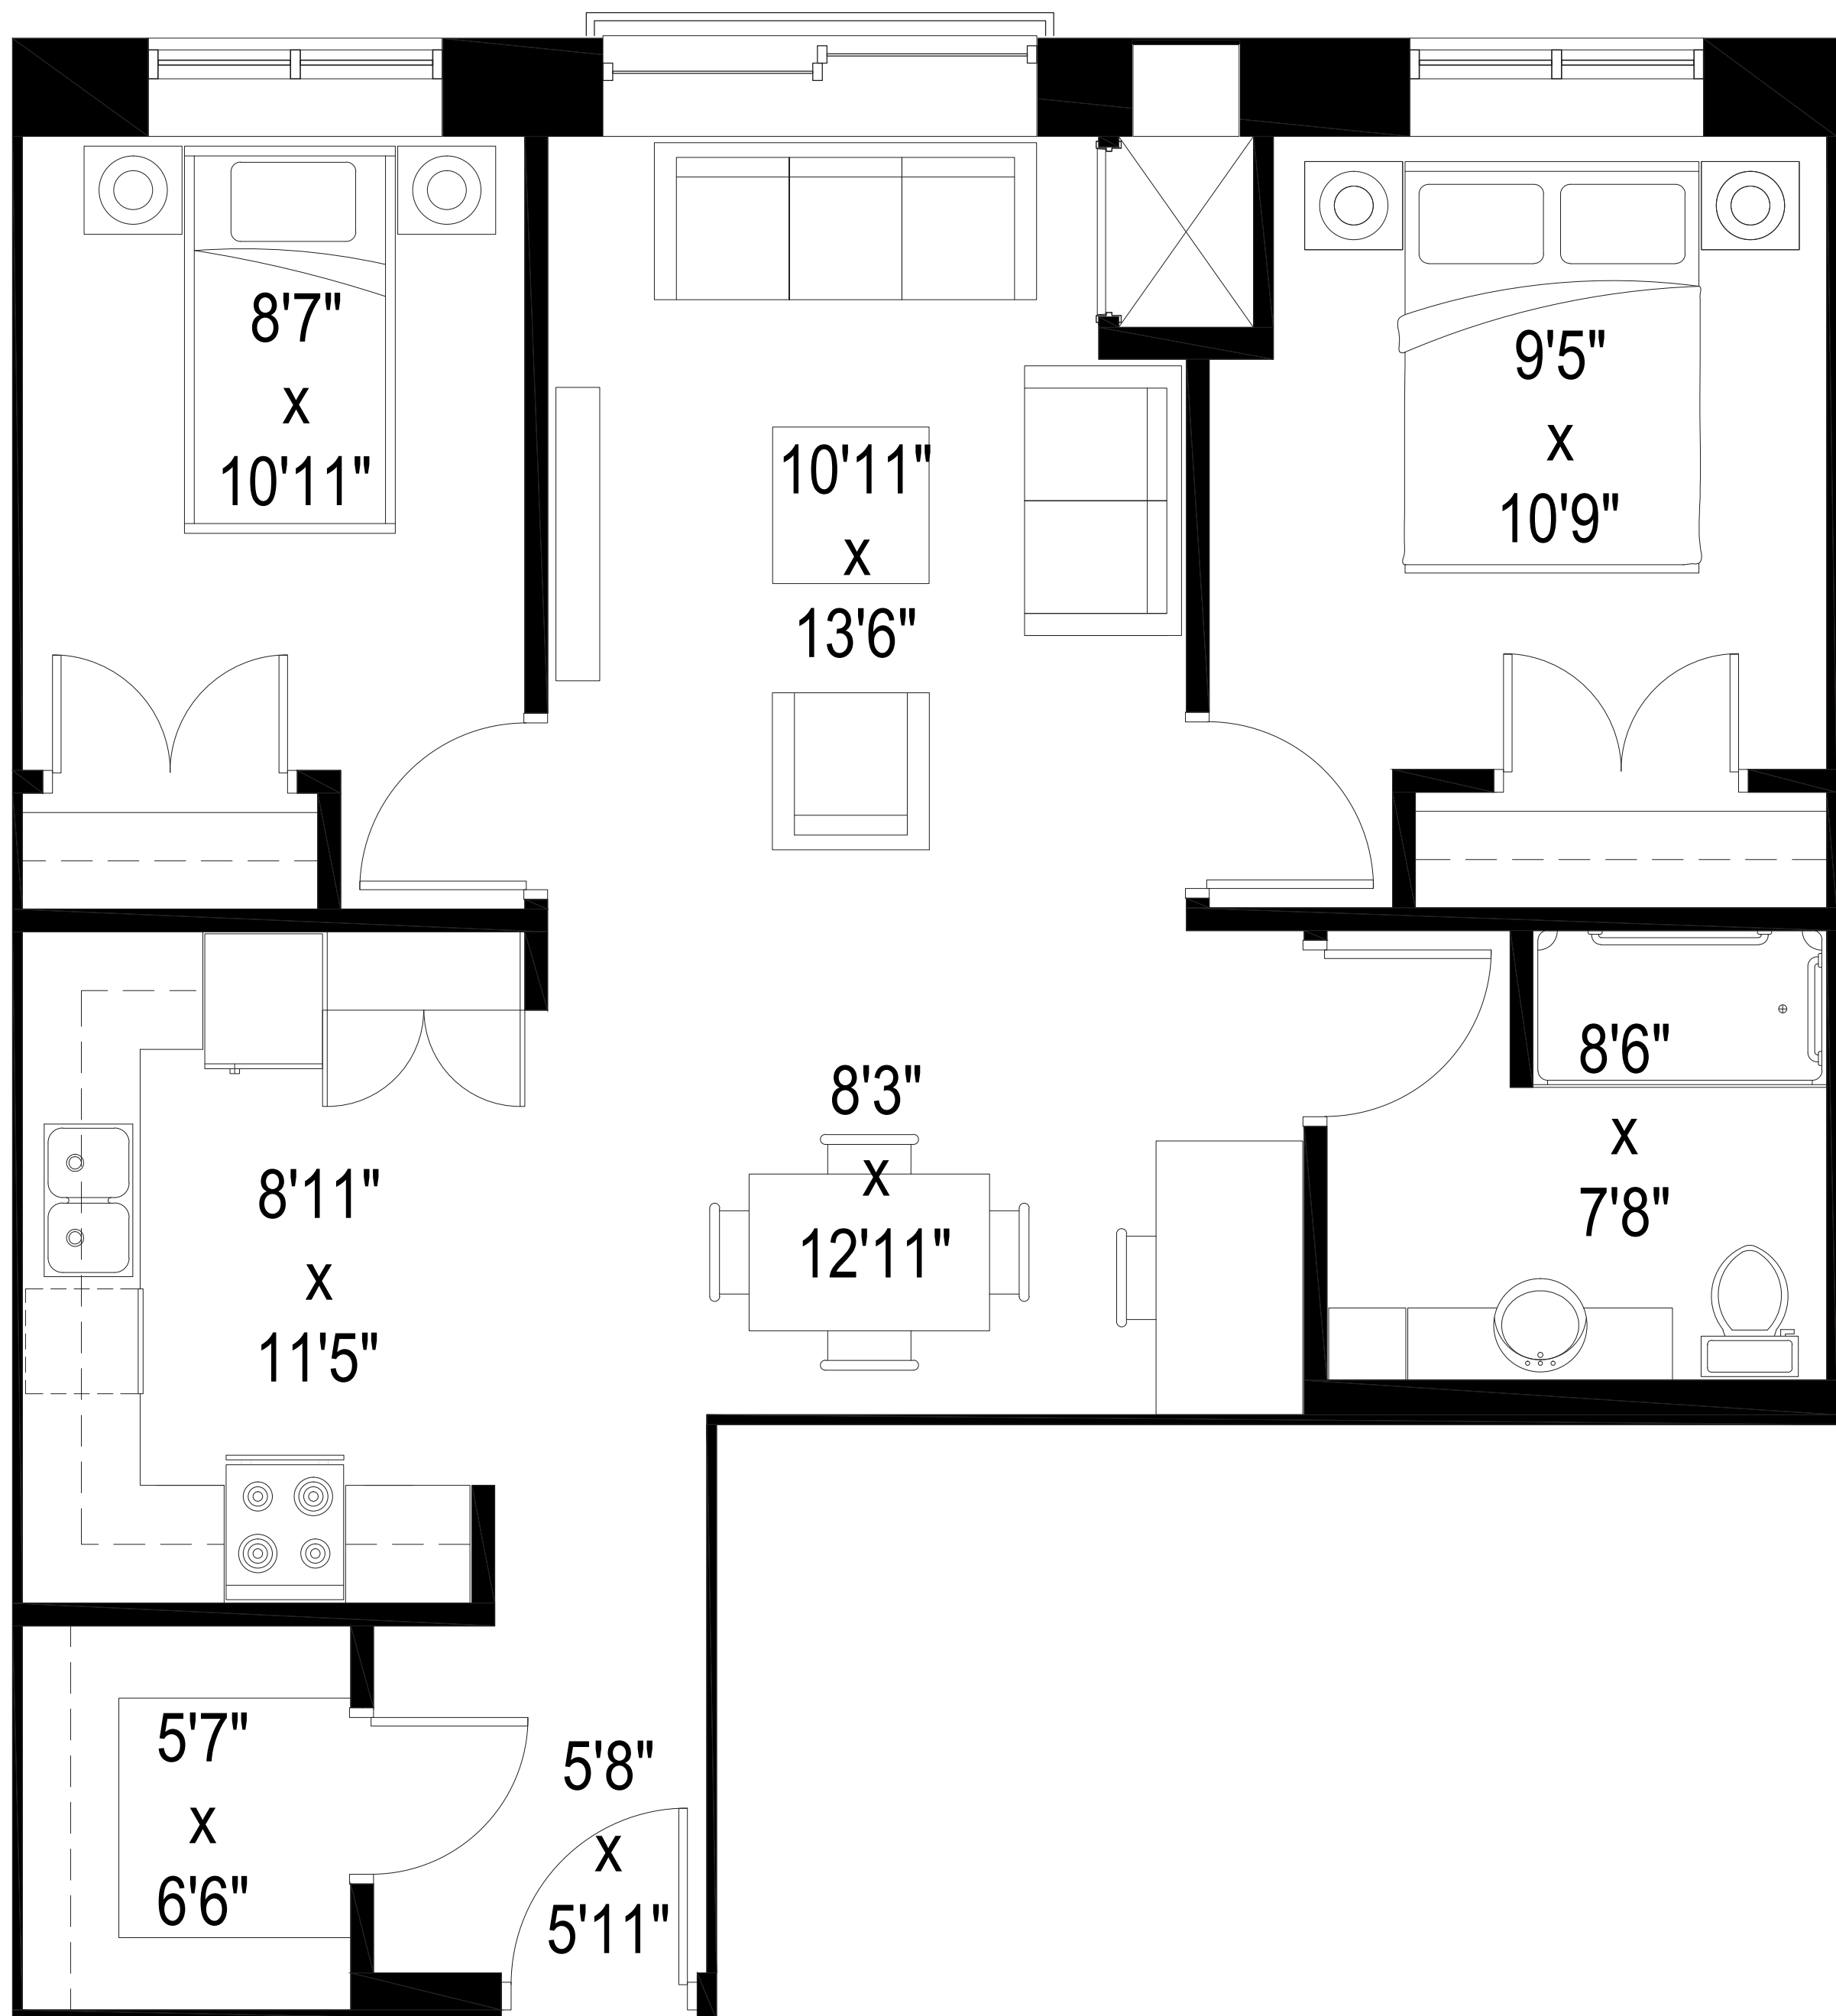

RESIDENCES OF VILLA POLONIA

Suite 2A • 850 sqft

30 Polonia Ave - 7 Suites • 40 Polonia Ave - 8 Suites

Drawing for marketing purposes only. Actual dimensions may vary slightly

RESIDENCES OF VILLA POLONIA

Suite 2B • 790 sqft

30 Polonia Ave - 8 Suites • 40 Polonia Ave - 0 Suites

Drawing for marketing purposes only. Actual dimensions may vary slightly

RESIDENCES OF VILLA POLONIA

Suite 2C • 765 sqft

30 Polonia Ave - 12 Suites • 40 Polonia Ave - 0 Suites

Drawing for marketing purposes only. Actual dimensions may vary slightly

RESIDENCES OF VILLA POLONIA

Suite 2D • 829 sqft

30 Polonia Ave - 14 Suites • 40 Polonia Ave - 0 Suites

Drawing for marketing purposes only. Actual dimensions may vary slightly

30 Polonia Ave - 0 Suites • 40 Polonia Ave - 7 Suites

Drawing for marketing purposes only. Actual dimensions may vary slightly