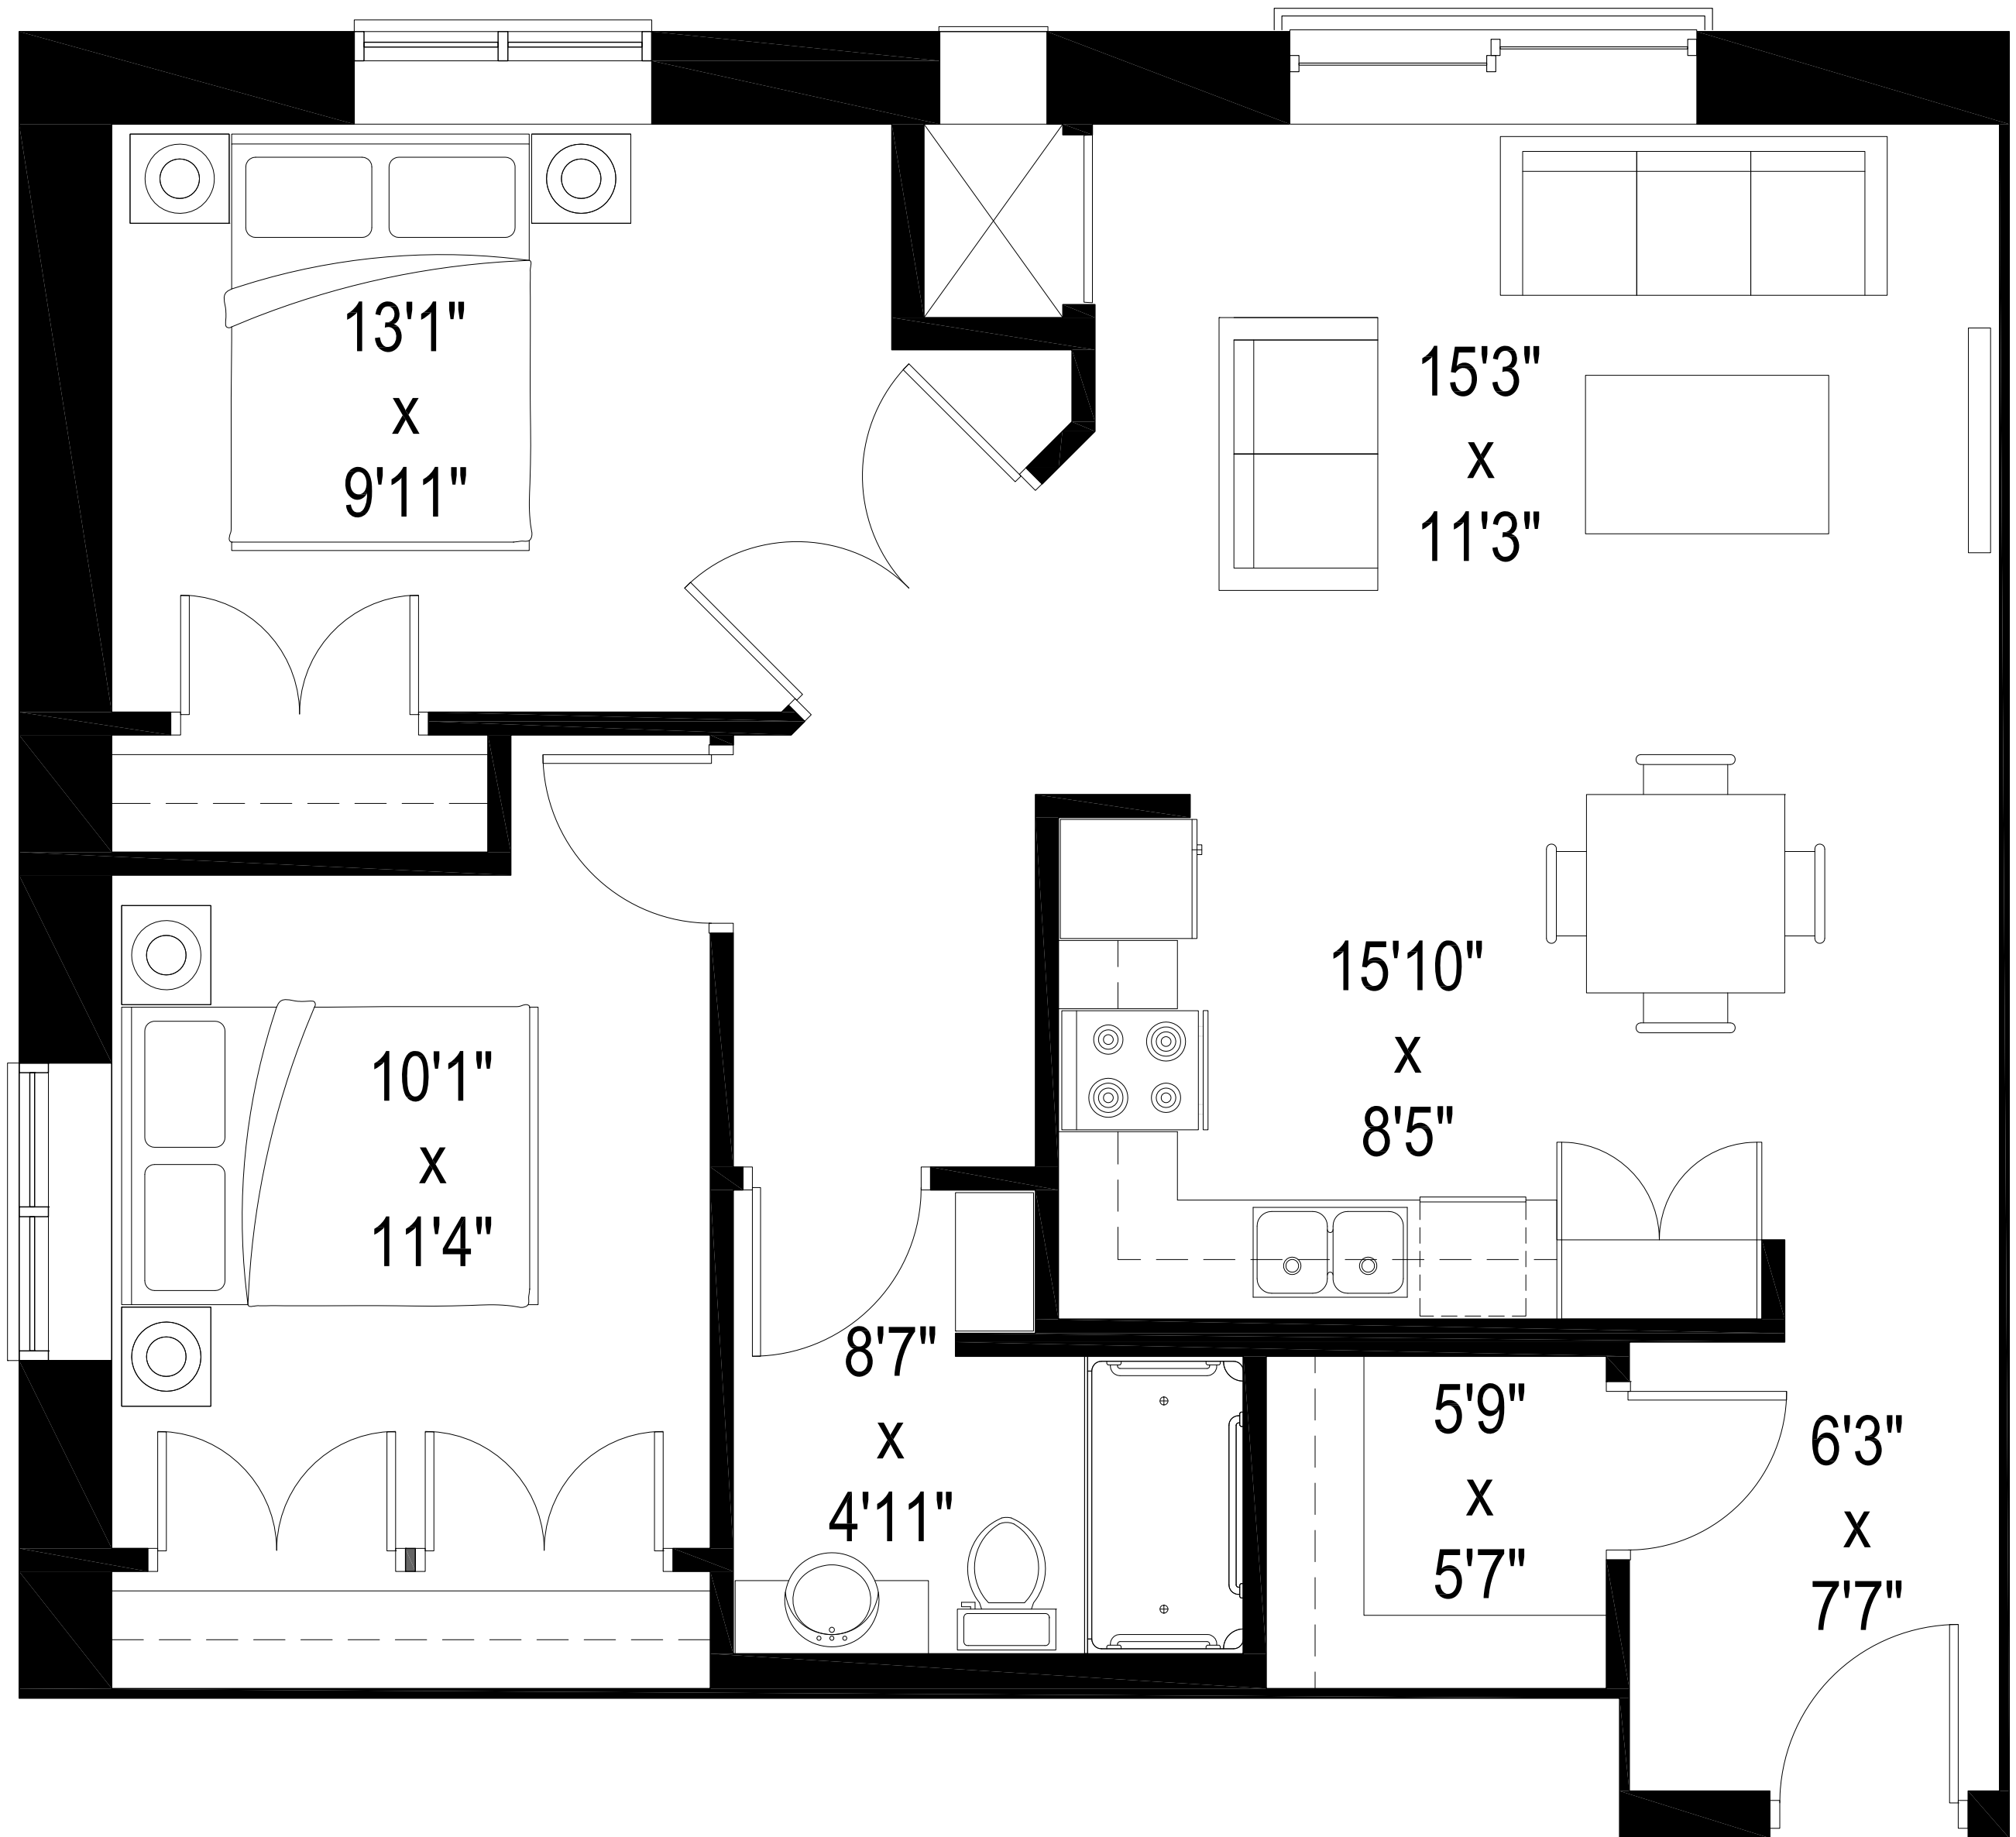

RESIDENCES OF VILLA POLONIA

Suite 2A • 850 sqft

30 Polonia Ave - 7 Suites • 40 Polonia Ave - 8 Suites

Drawing for marketing purposes only. Actual dimensions may vary slightly

RESIDENCES OF VILLA POLONIA

Suite 2B • 790 sqft

30 Polonia Ave - 8 Suites • 40 Polonia Ave - 0 Suites

Drawing for marketing purposes only. Actual dimensions may vary slightly

RESIDENCES OF VILLA POLONIA

Suite 2C • 765 sqft

30 Polonia Ave - 12 Suites • 40 Polonia Ave - 0 Suites

Drawing for marketing purposes only. Actual dimensions may vary slightly

RESIDENCES OF VILLA POLONIA

Suite 2D • 829 sqft

30 Polonia Ave - 14 Suites • 40 Polonia Ave - 0 Suites

Drawing for marketing purposes only. Actual dimensions may vary slightly

Drawing for marketing purposes only. Actual dimensions may vary slightly

RESIDENCES OF VILLA POLONIA

Suite 2H • 1044 sqft

30 Polonia Ave - 0 Suites • 40 Polonia Ave - 8 Suites

Drawing for marketing purposes only. Actual dimensions may vary slightly