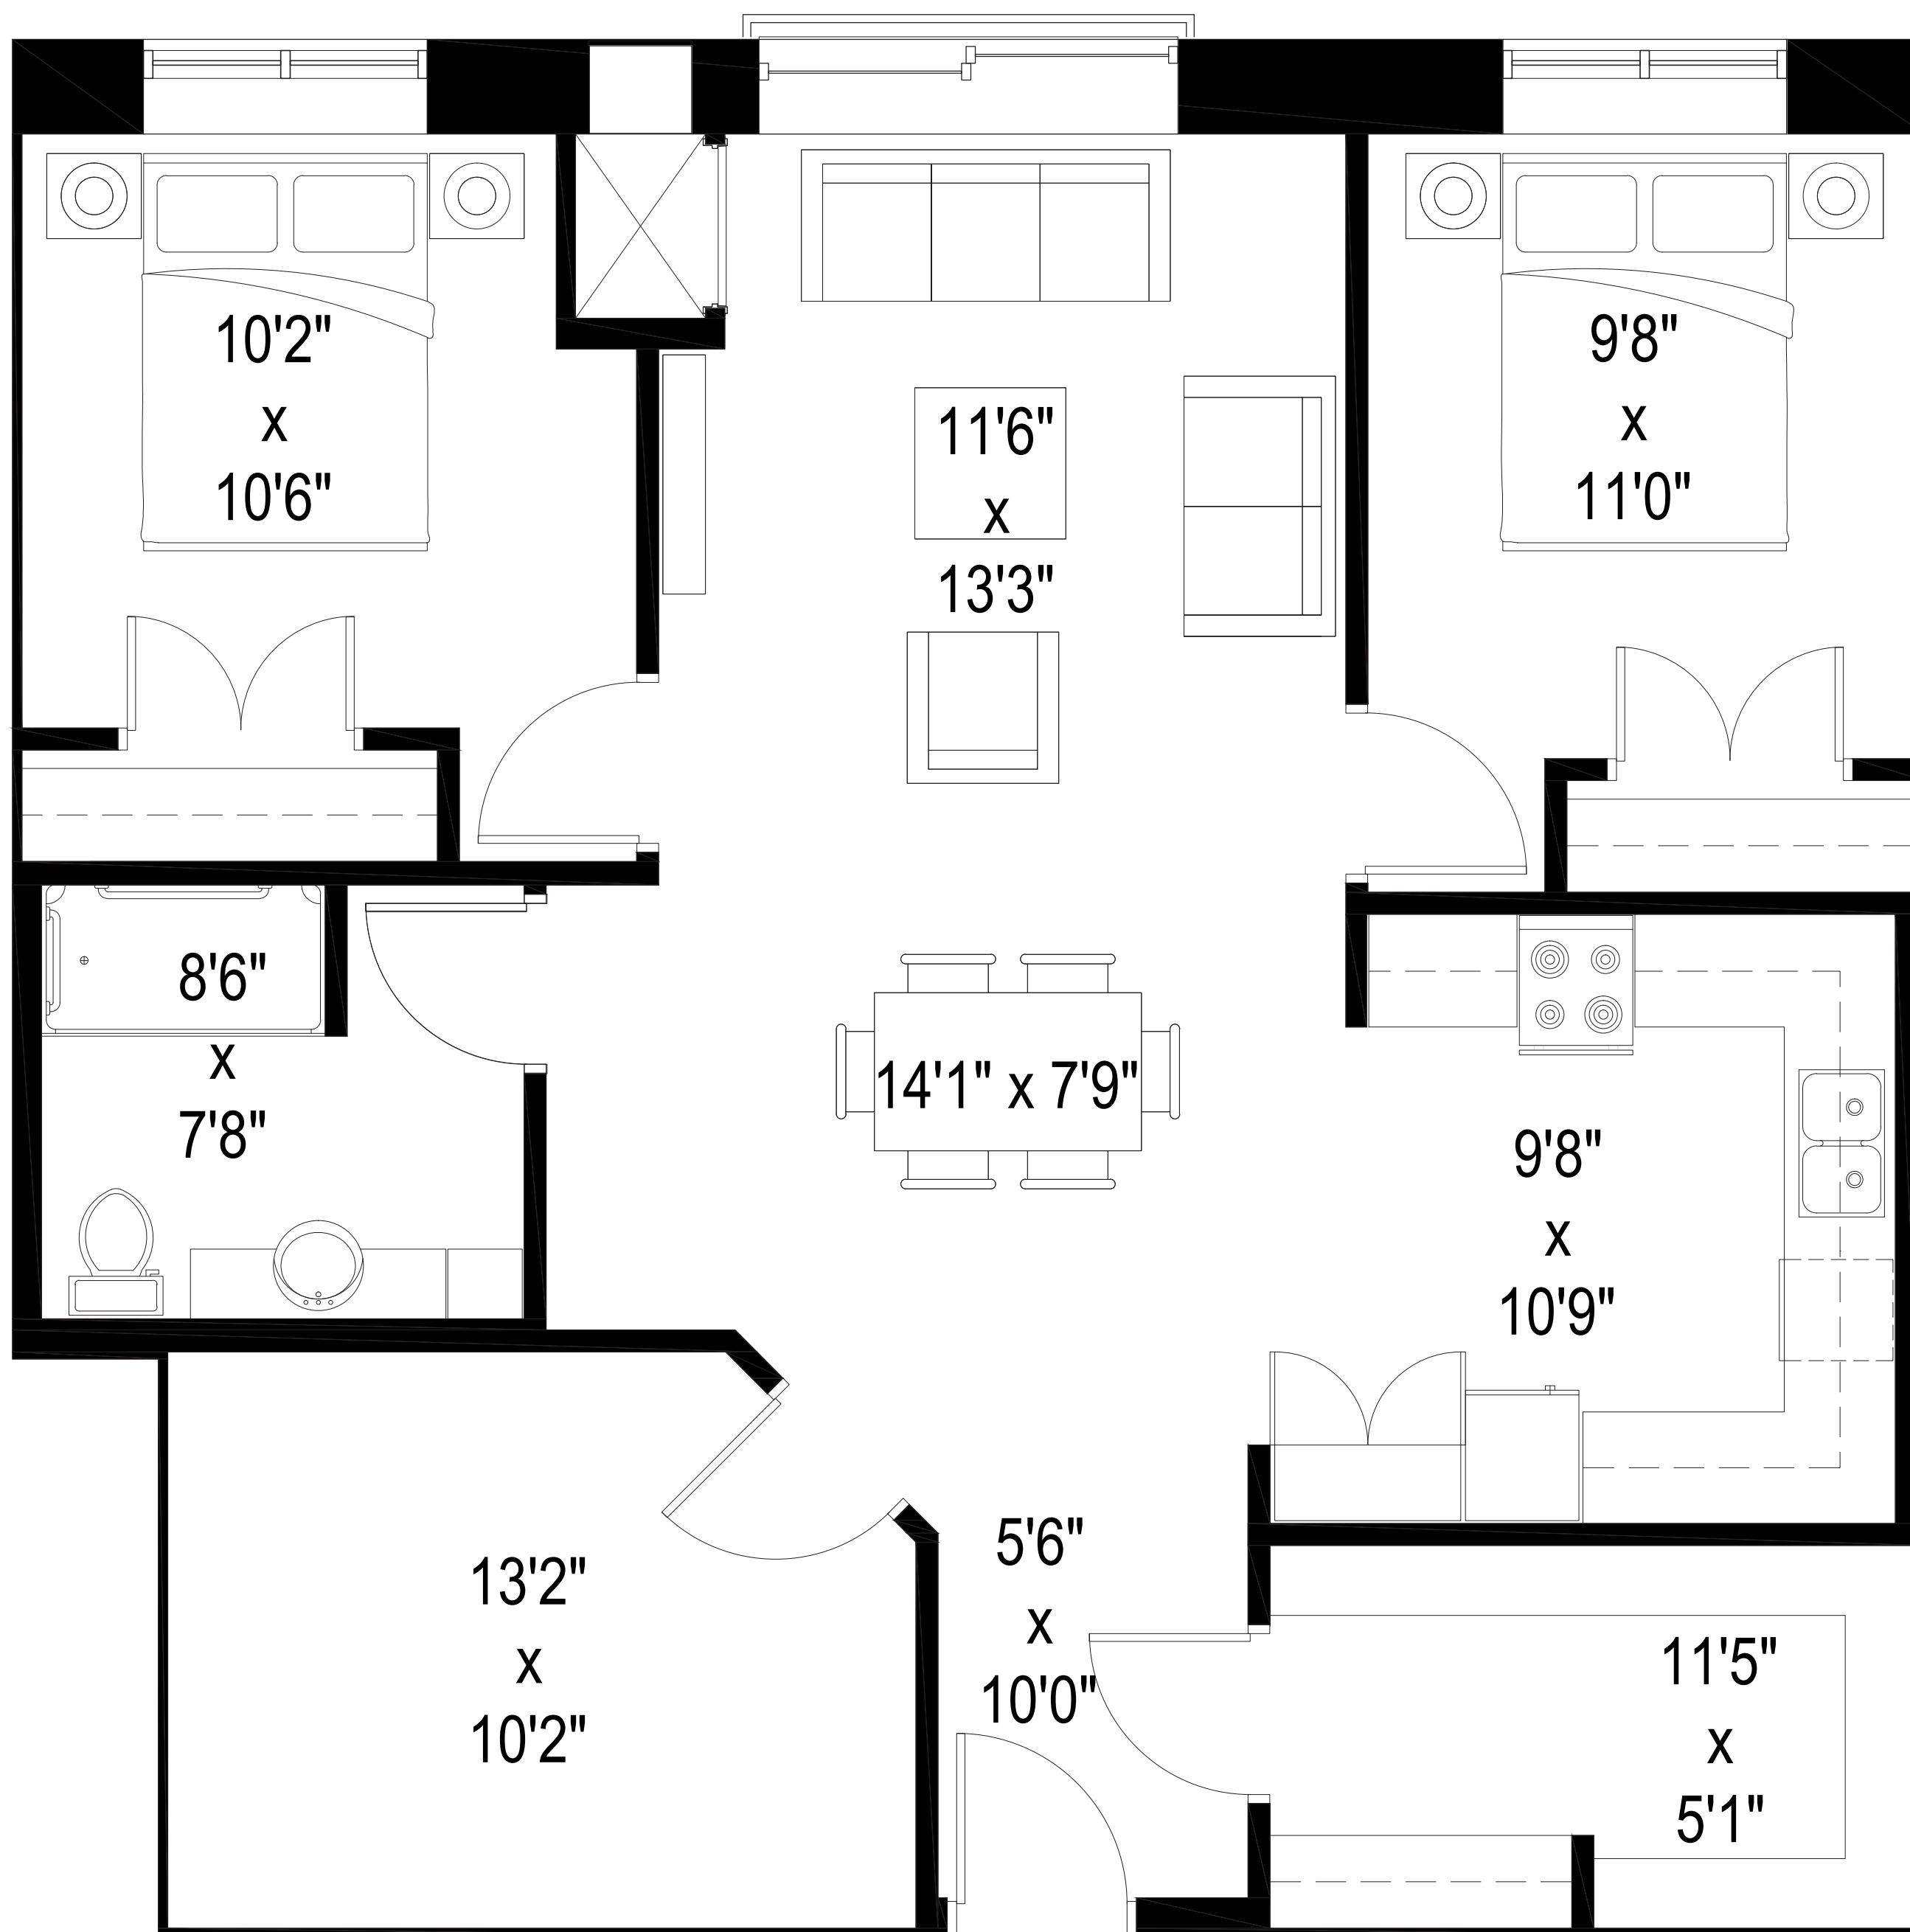

RESIDENCES OF VILLA POLONIA

Suite 2E • 883 sqft

30 Polonia Ave - 7 Suites • 40 Polonia Ave - 0 Suites

Drawing for marketing purposes only. Actual dimensions may vary slightly

RESIDENCES OF VILLA POLONIA

Suite 2F • 861 sqft

30 Polonia Ave - 0 Suites • 40 Polonia Ave - 8 Suites

Drawing for marketing purposes only. Actual dimensions may vary slightly

RESIDENCES OF VILLA POLONIA

Suite 2G • 904 sqft

30 Polonia Ave - 0 Suites • 40 Polonia Ave - 8 Suites

Drawing for marketing purposes only. Actual dimensions may vary slightly

RESIDENCES OF VILLA POLONIA

Suite 2H • 1044 sqft

30 Polonia Ave - 0 Suites • 40 Polonia Ave - 8 Suites

Drawing for marketing purposes only. Actual dimensions may vary slightly

RESIDENCES OF VILLA POLONIA

Suite 21 • 1033 sqft

30 Polonia Ave - 0 Suites • 40 Polonia Ave - 8 Suites

Drawing for marketing purposes only. Actual dimensions may vary slightly

RESIDENCES OF VILLA POLONIA

Suite 2J • 807 sqft