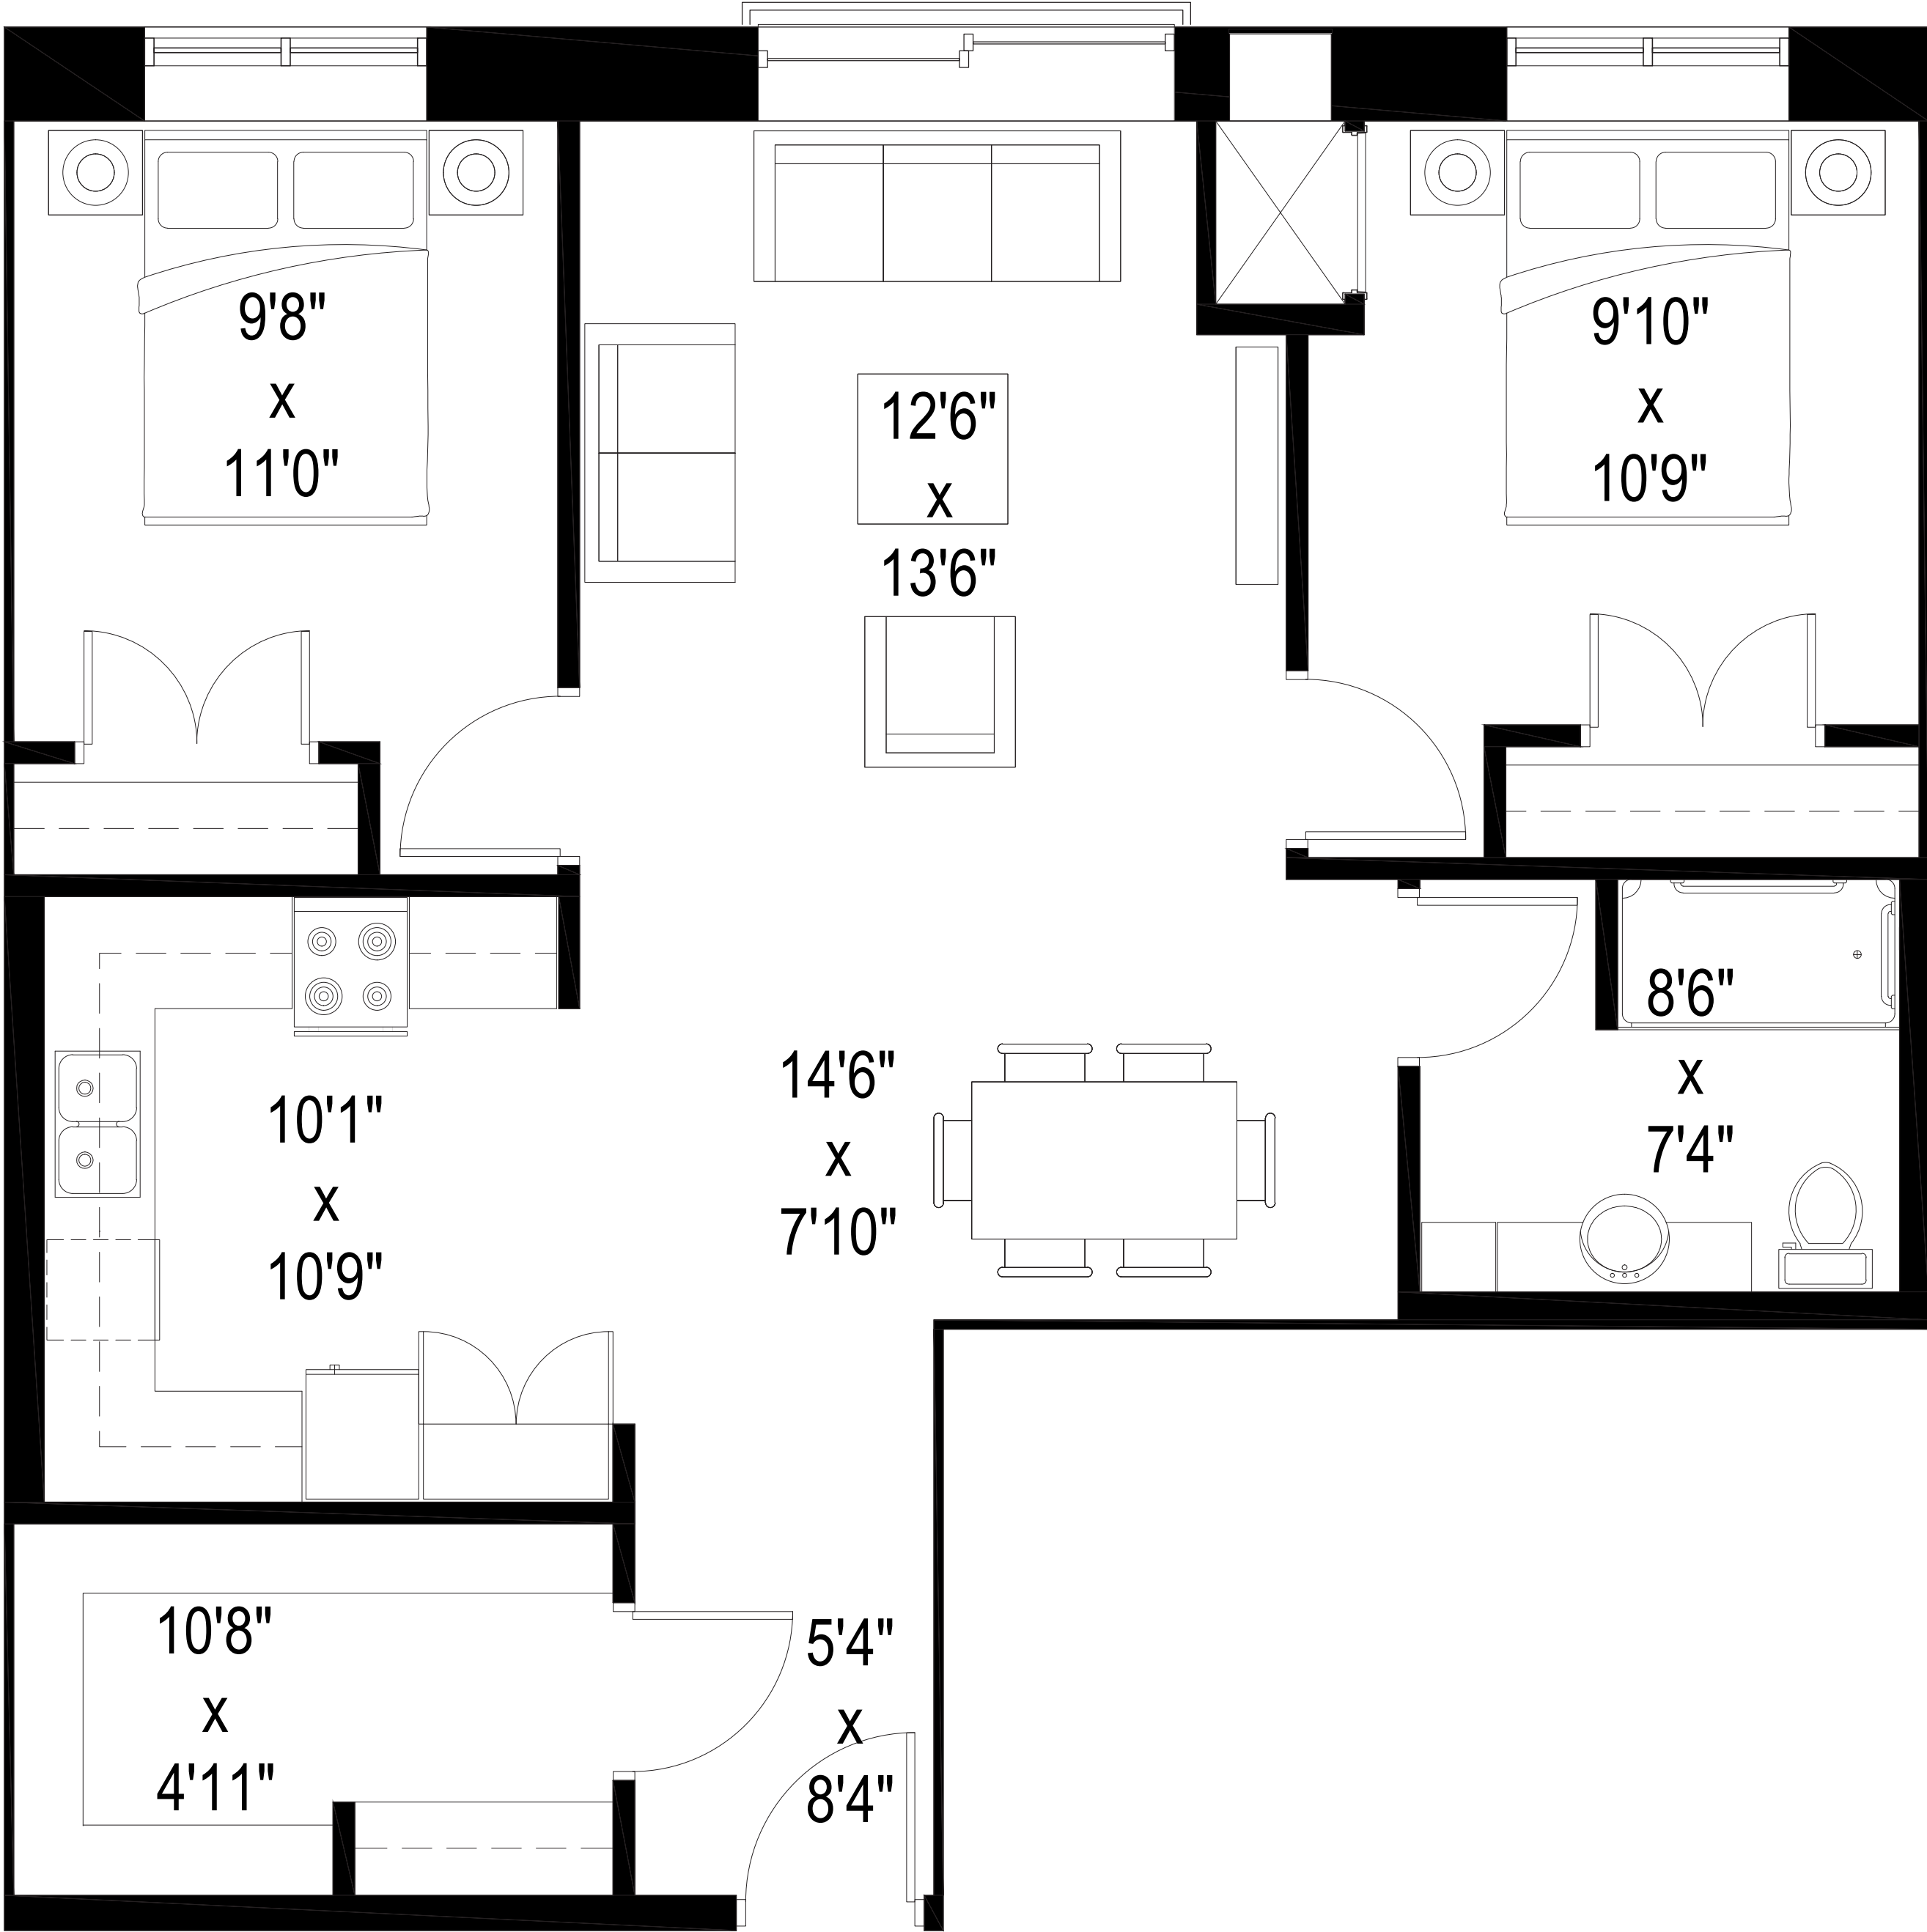

Drawing for marketing purposes only. Actual dimensions may vary slightly

RESIDENCES OF VILLA POLONIA

Suite 2D • 829 sqft

30 Polonia Ave - 14 Suites • 40 Polonia Ave - 0 Suites

Drawing for marketing purposes only. Actual dimensions may vary slightly

RESIDENCES OF VILLA POLONIA

Suite 2E • 883 sqft

30 Polonia Ave - 7 Suites • 40 Polonia Ave - 0 Suites

Drawing for marketing purposes only. Actual dimensions may vary slightly

RESIDENCES OF VILLA POLONIA

Suite 2F • 861 sqft

30 Polonia Ave - 0 Suites • 40 Polonia Ave - 8 Suites

Drawing for marketing purposes only. Actual dimensions may vary slightly

RESIDENCES OF VILLA POLONIA

Suite 2G • 904 sqft

30 Polonia Ave - 0 Suites • 40 Polonia Ave - 8 Suites

Drawing for marketing purposes only. Actual dimensions may vary slightly

RESIDENCES OF VILLA POLONIA

Suite 2H • 1044 sqft

30 Polonia Ave - 0 Suites • 40 Polonia Ave - 8 Suites

Drawing for marketing purposes only. Actual dimensions may vary slightly