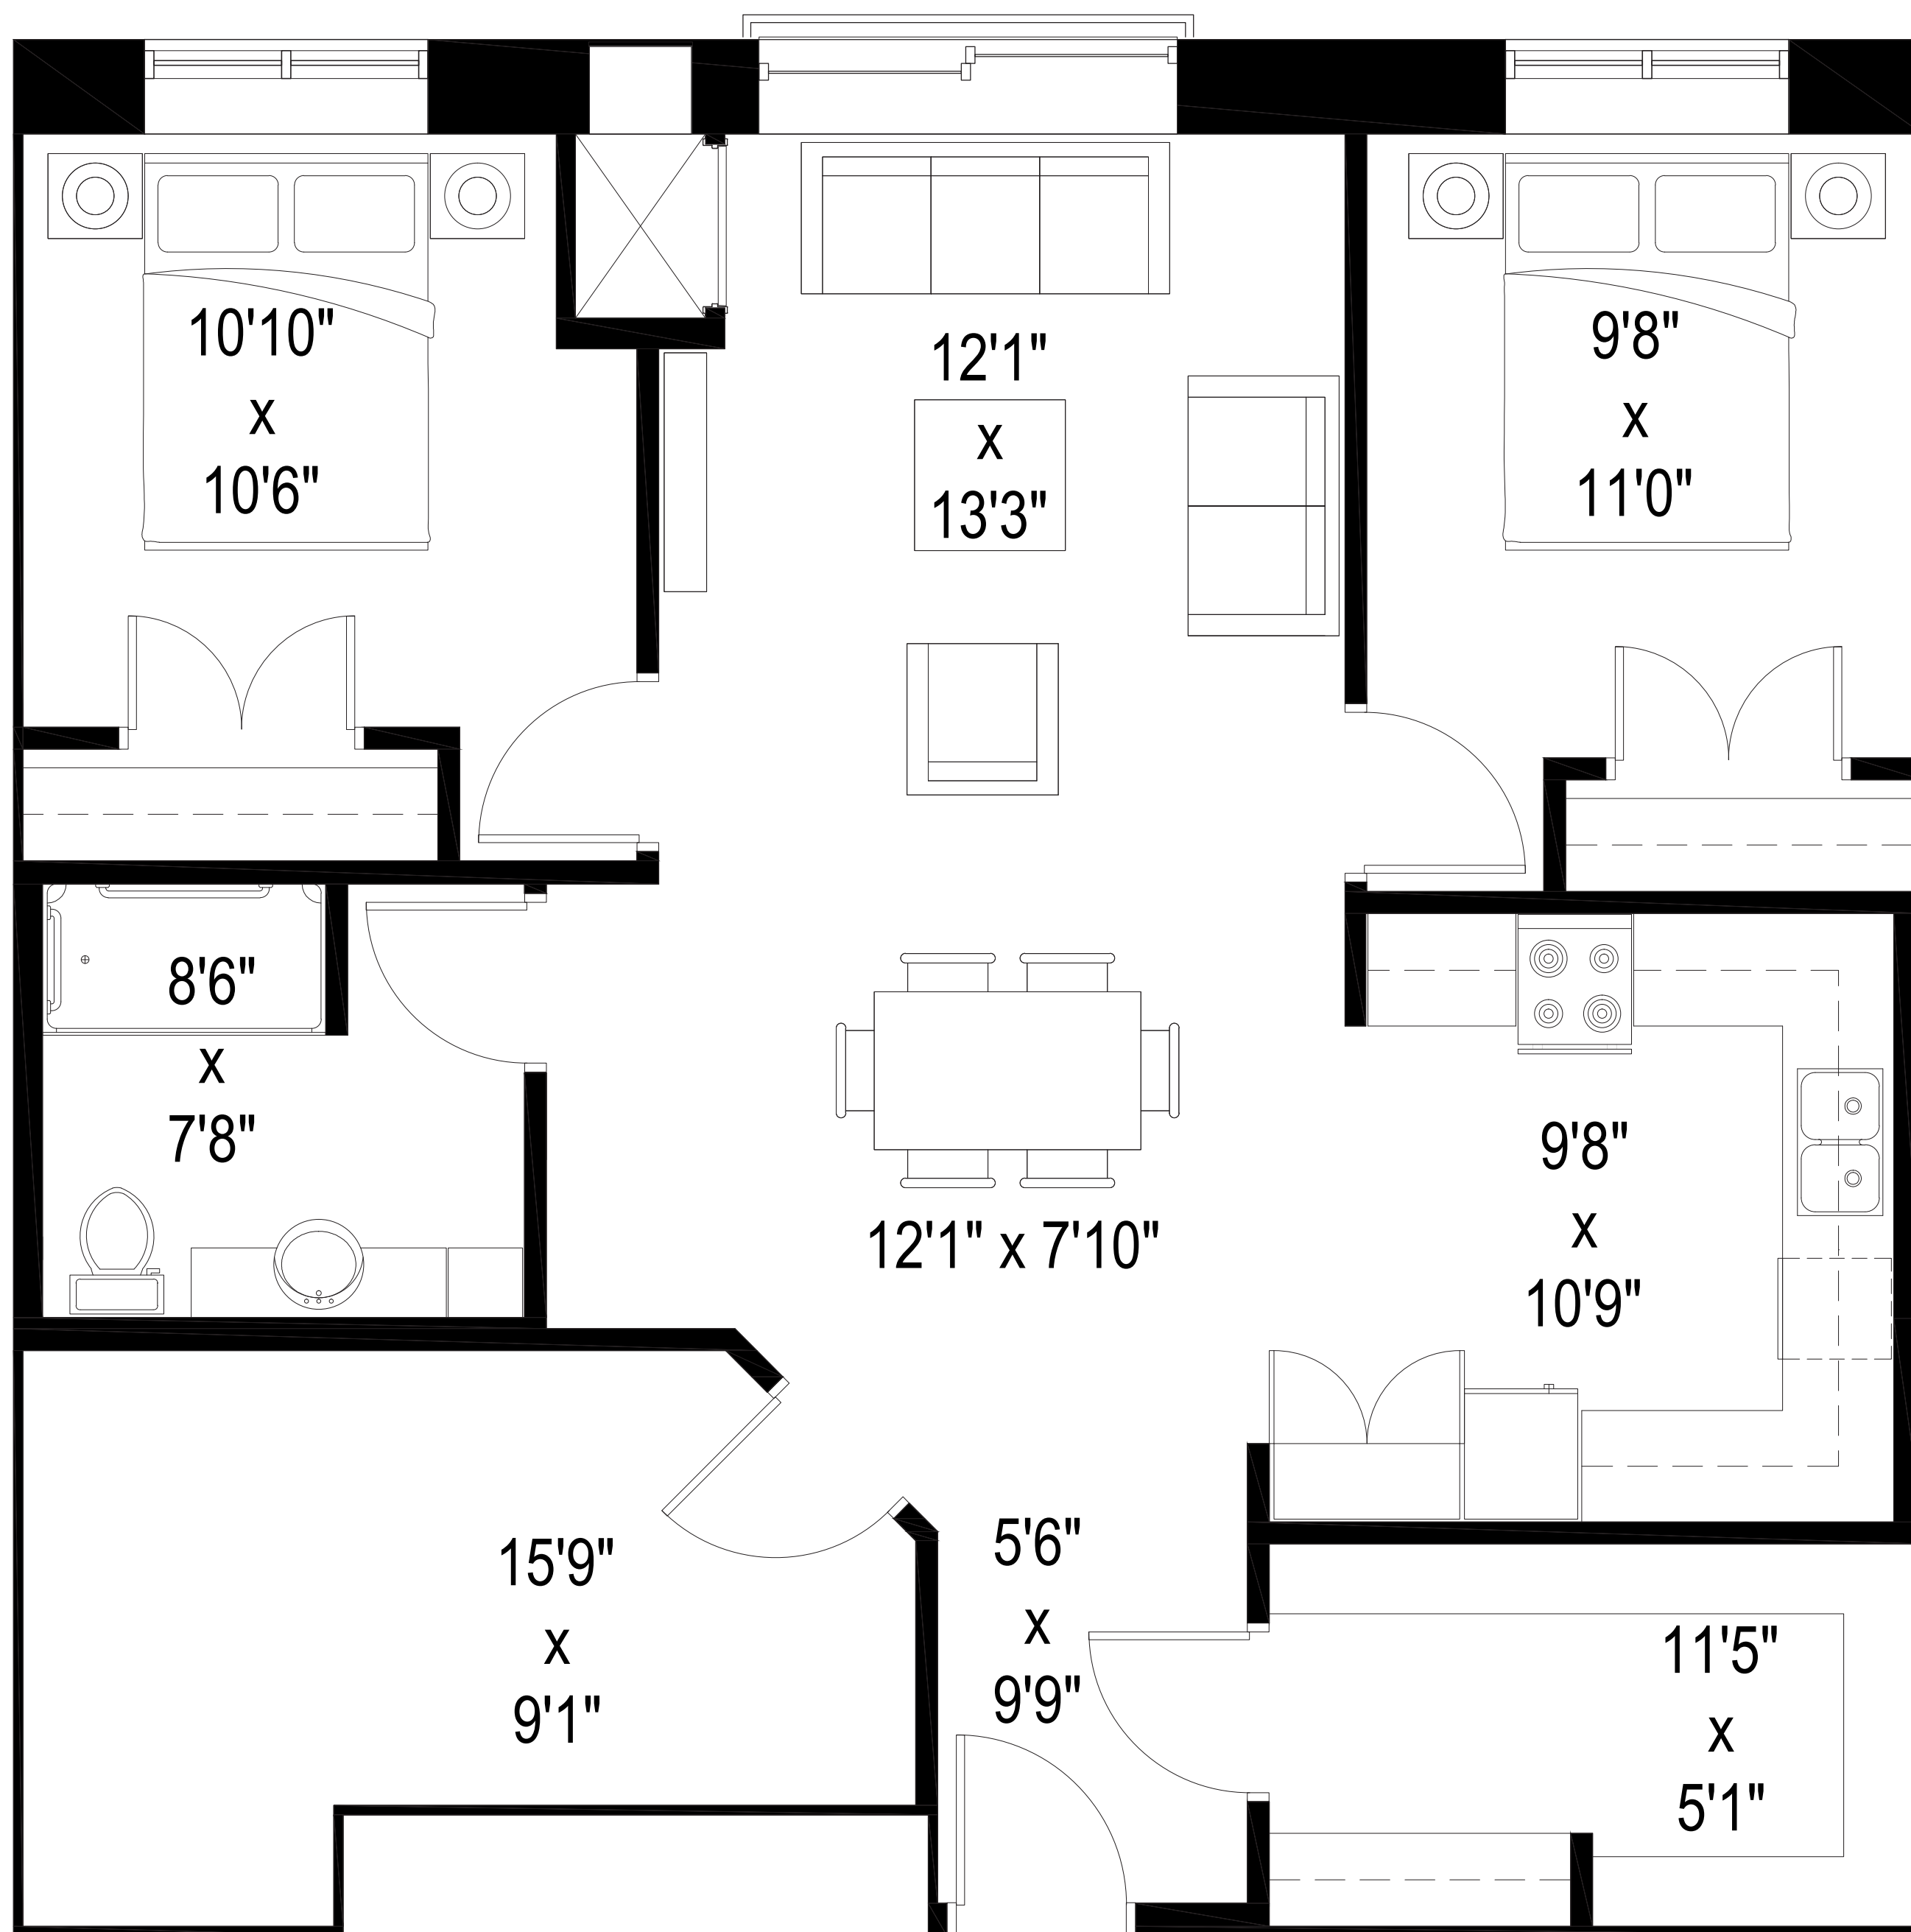

30 Polonia Ave - 0 Suites • 40 Polonia Ave - 8 Suites

Drawing for marketing purposes only. Actual dimensions may vary slightly

RESIDENCES OF VILLA POLONIA

Suite 2G • 904 sqft

30 Polonia Ave - 0 Suites • 40 Polonia Ave - 8 Suites

Drawing for marketing purposes only. Actual dimensions may vary slightly

RESIDENCES OF VILLA POLONIA

Suite 2H • 1044 sqft

30 Polonia Ave - 0 Suites • 40 Polonia Ave - 8 Suites

Drawing for marketing purposes only. Actual dimensions may vary slightly

RESIDENCES OF VILLA POLONIA

Suite 21 • 1033 sqft

30 Polonia Ave - 0 Suites • 40 Polonia Ave - 8 Suites

Drawing for marketing purposes only. Actual dimensions may vary slightly

RESIDENCES OF VILLA POLONIA

Suite 2J • 807 sqft

30 Polonia Ave - 0 Suites • 40 Polonia Ave - 7 Suites

Drawing for marketing purposes only. Actual dimensions may vary slightly