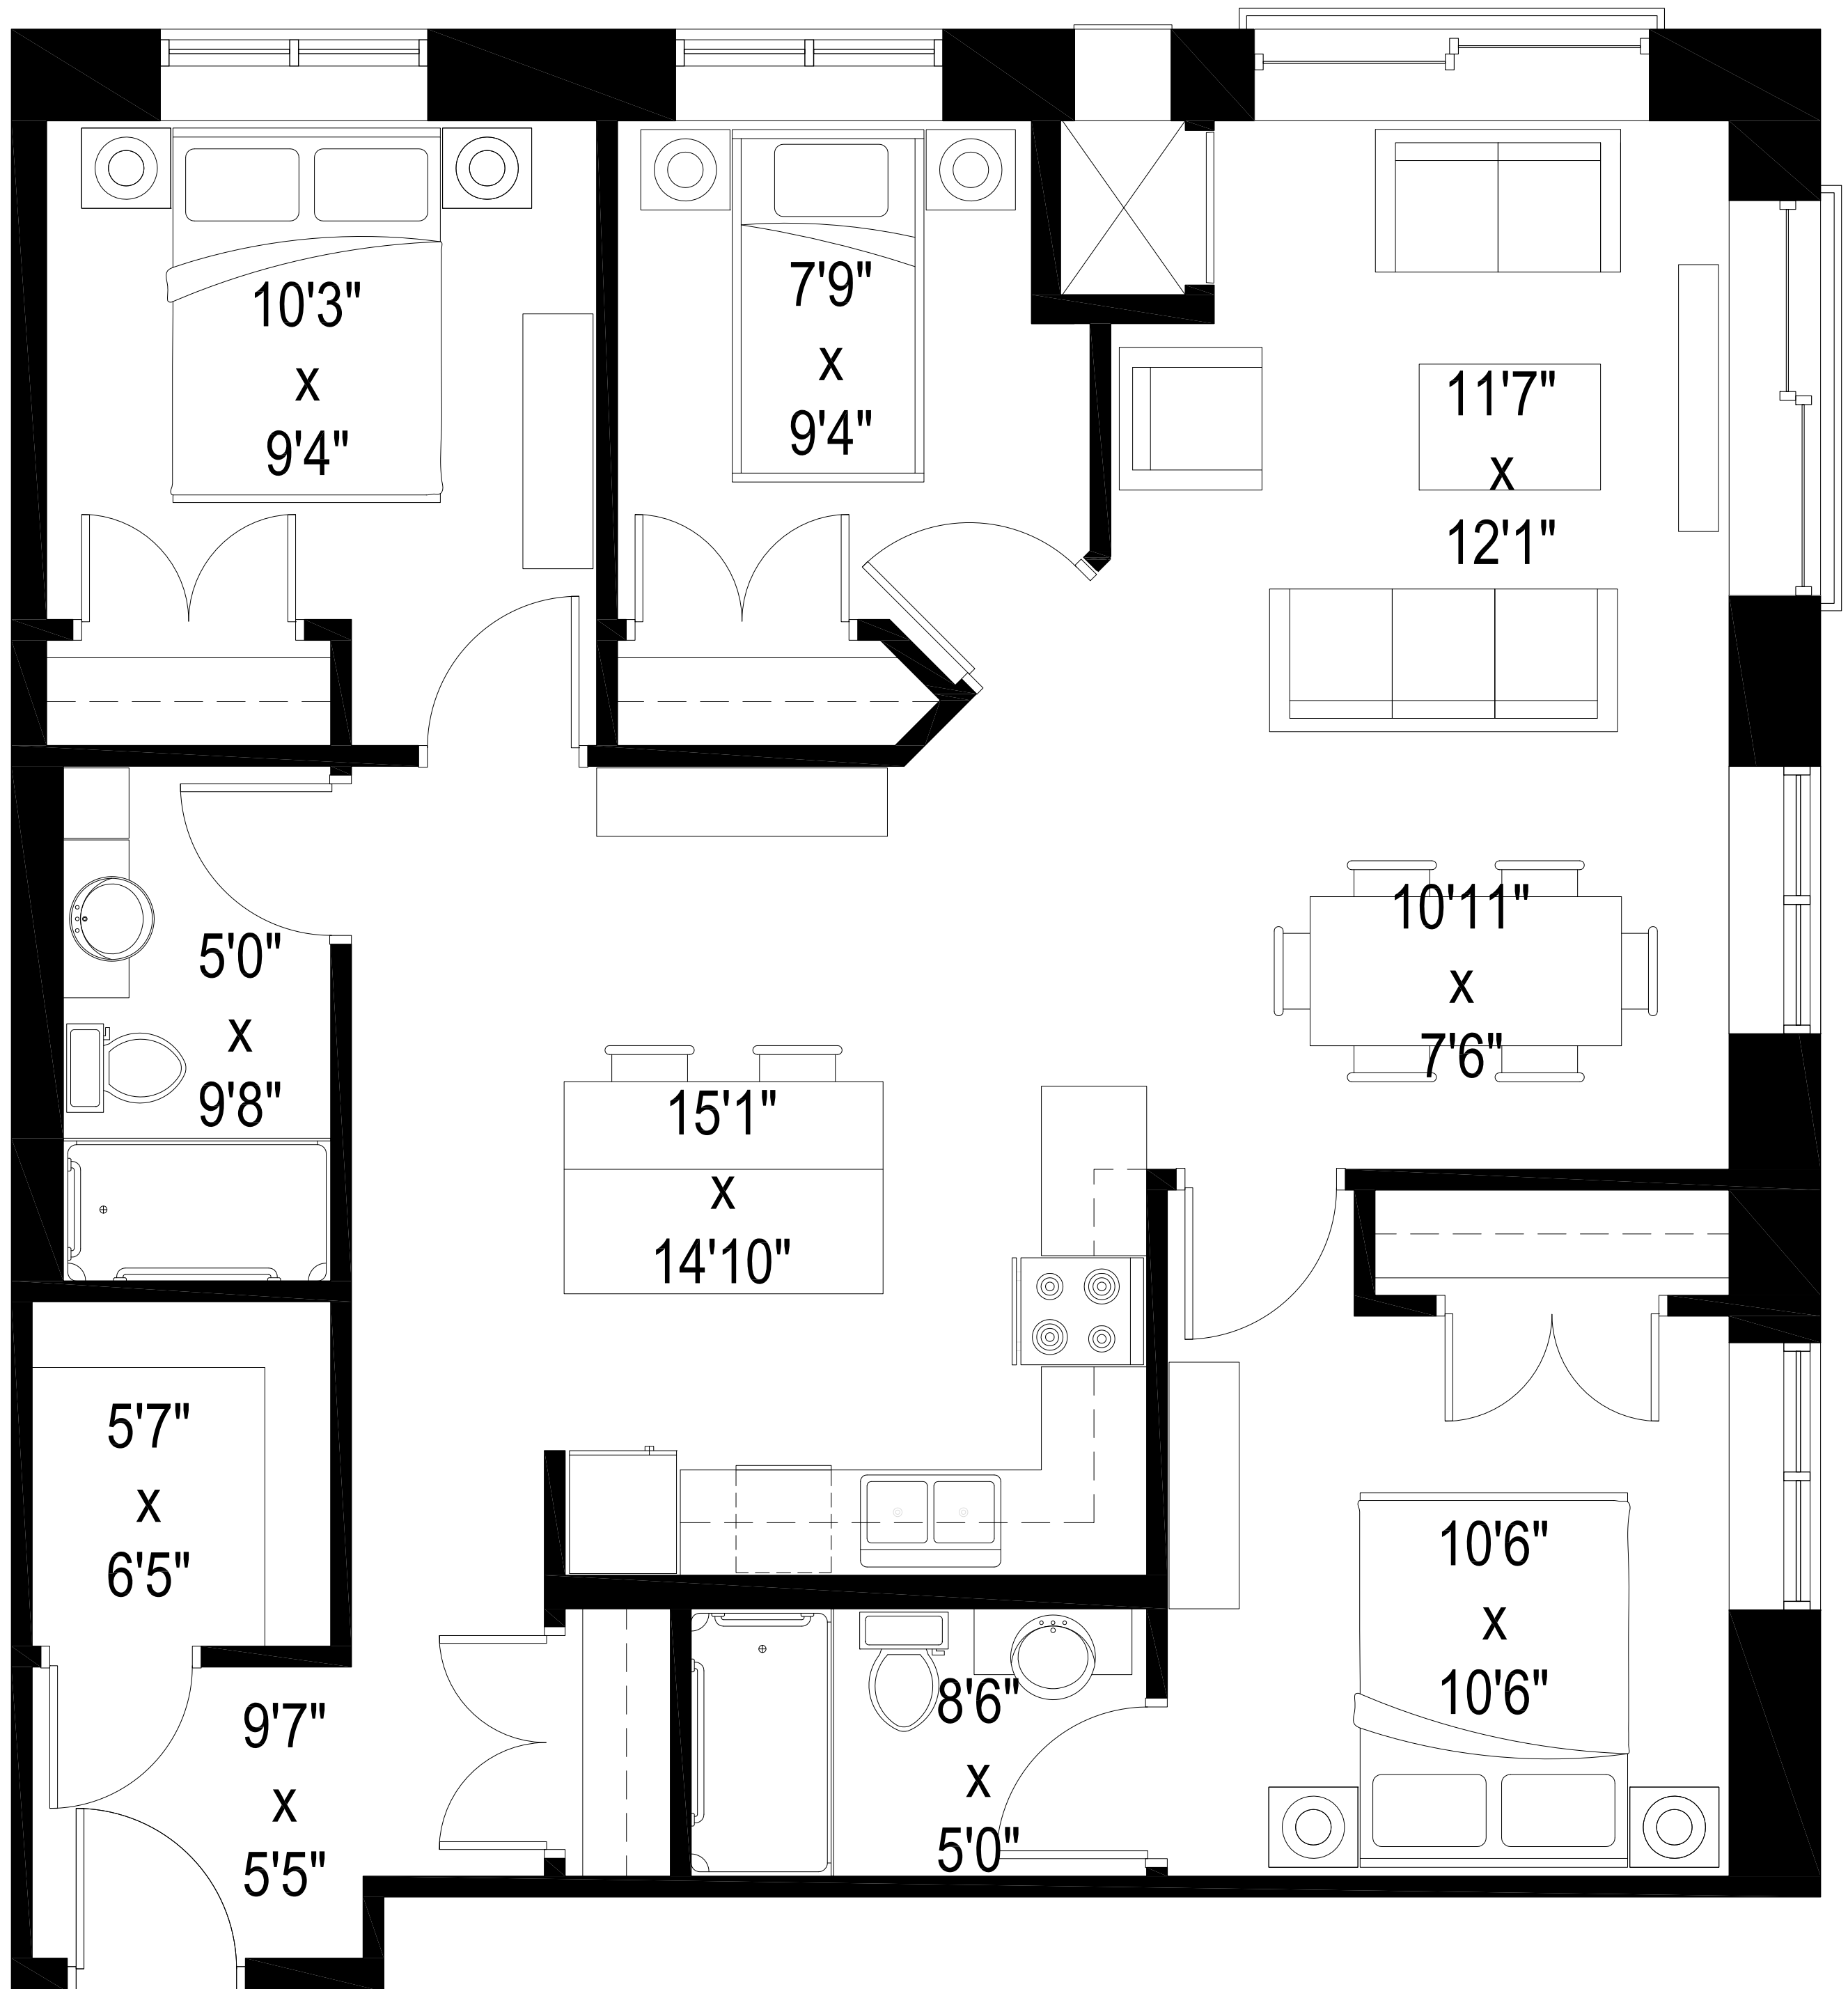

RESIDENCES OF VILLA POLONIA

Suite 3A • 1055 sqft

30 Polonia Ave - 7 Suites • 40 Polonia Ave - 0 Suites

Drawing for marketing purposes only. Actual dimensions may vary slightly

RESIDENCES OF VILLA POLONIA

Suite 3B • 990 sqft

30 Polonia Ave - 0 Suites • 40 Polonia Ave - 20 Suites

Drawing for marketing purposes only. Actual dimensions may vary slightly