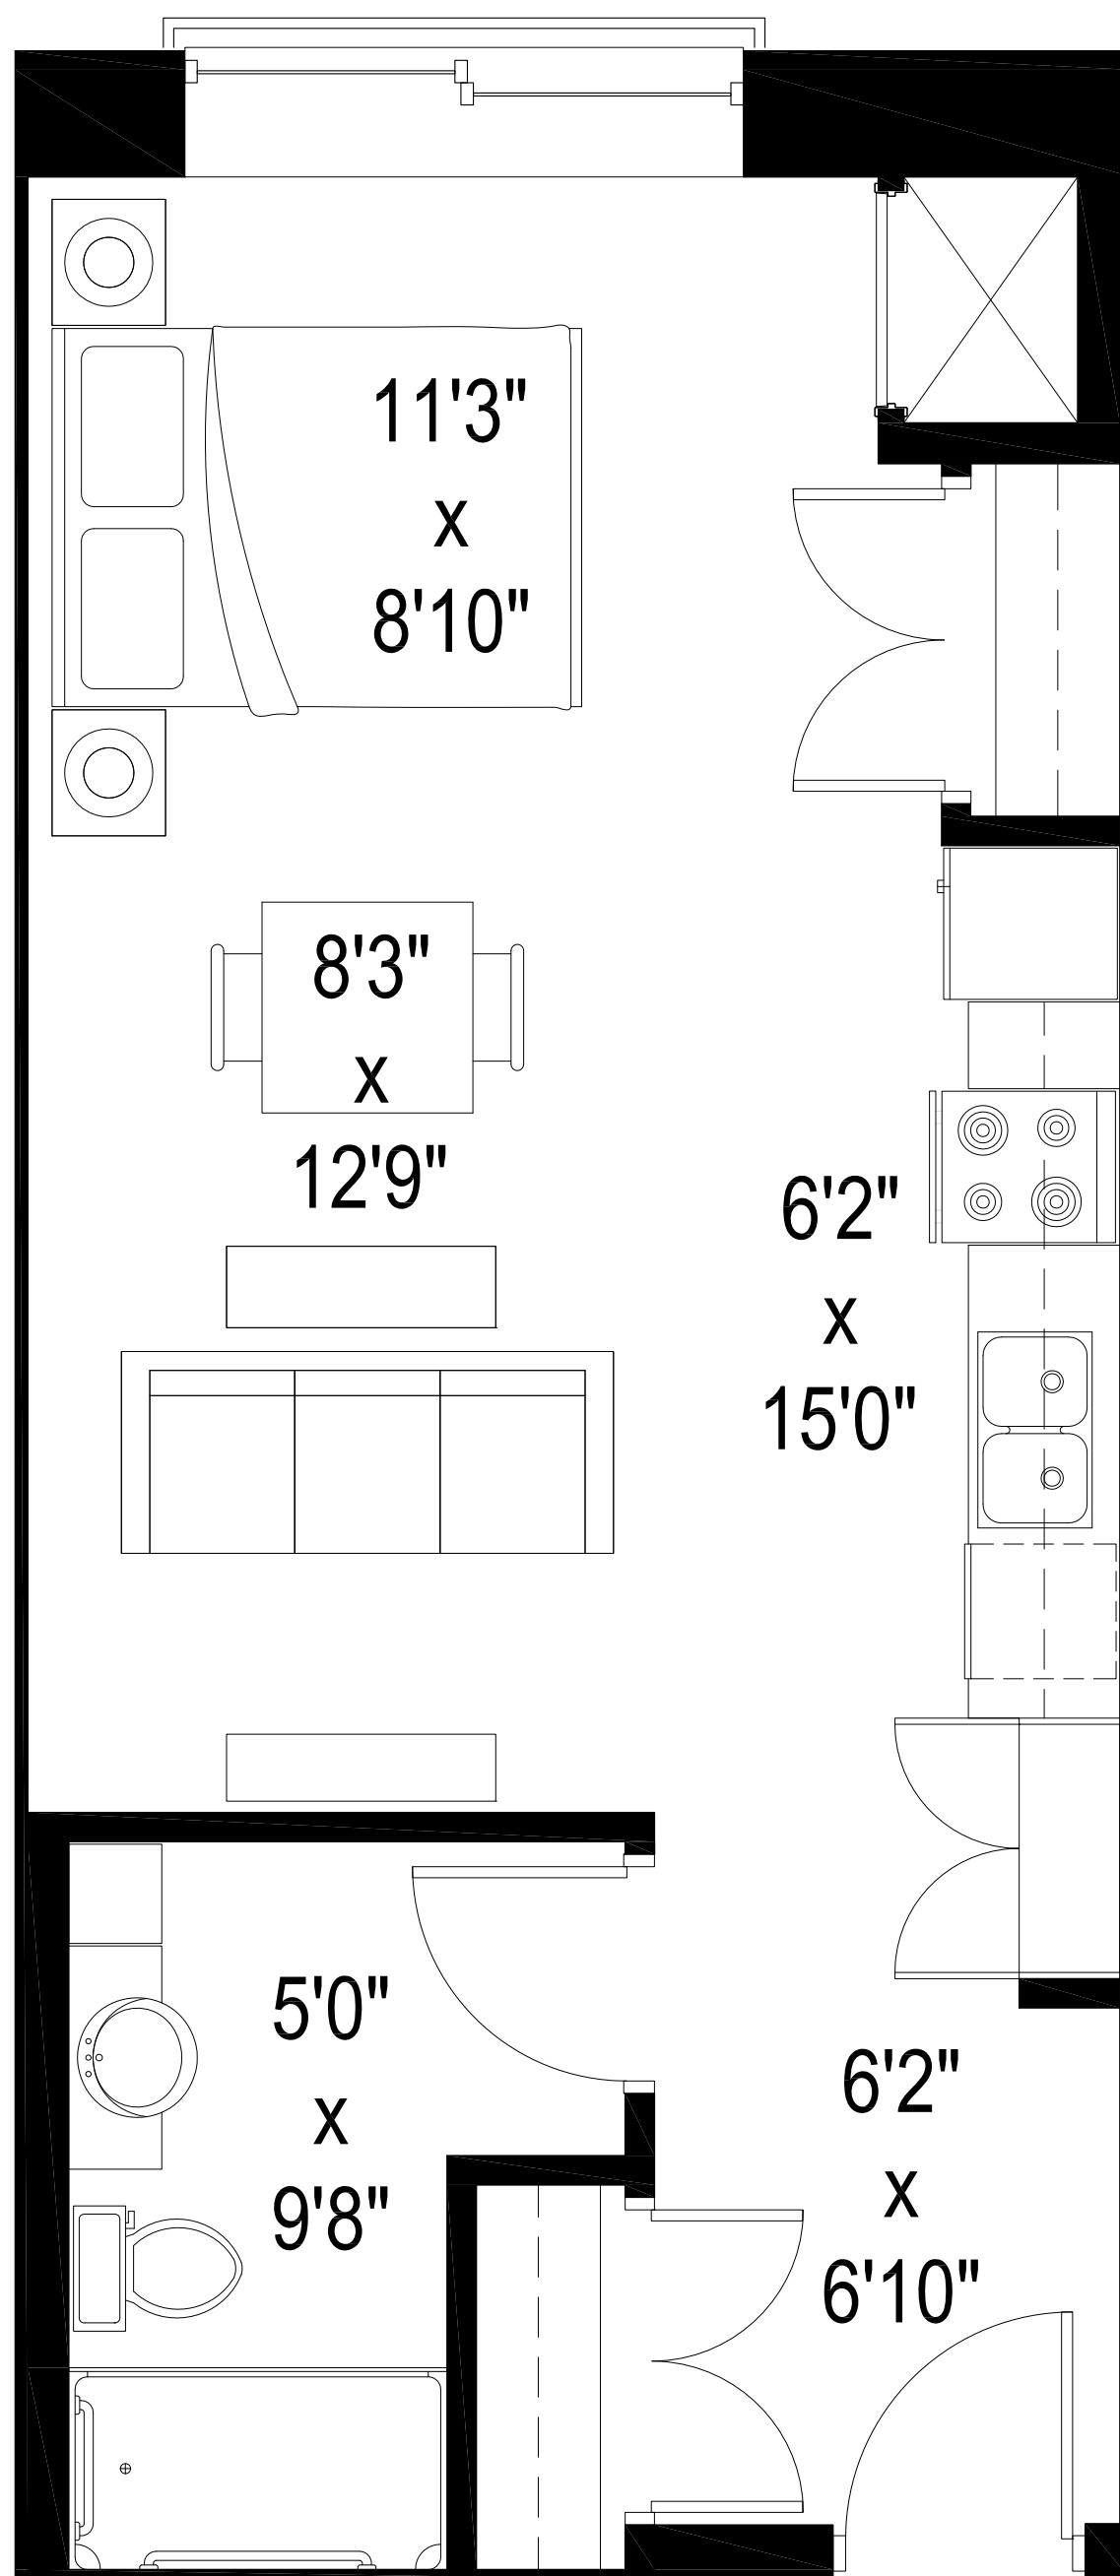

# RESIDENCES OF VILLA POLONIA

**Studio Suite • 456 sqft**

30 Polonia Ave - 0 Suites • 40 Polonia Ave - 6 Suites

Drawing for marketing purposes only. Actual dimensions may vary slightly